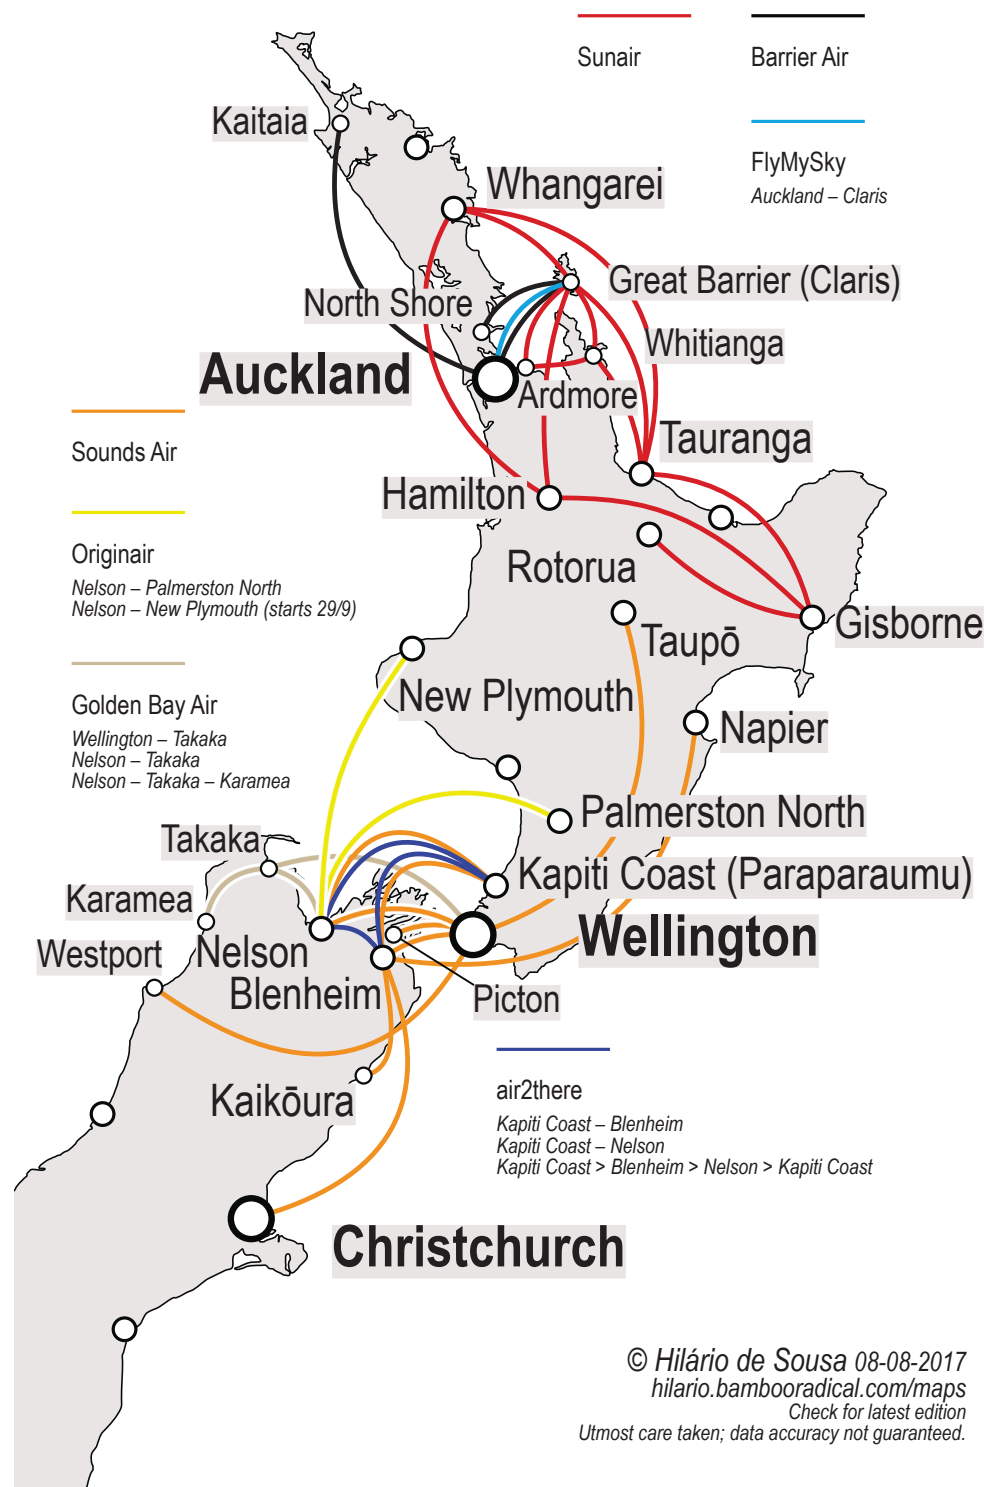

New Zealand domestic flights Southern Winter 2017

Regularly scheduled
passenger flights

- Steward Island Flights
Invercargill – Oban
- Air New Zealand
- Jetstar Airways
- Air Chatham Islands
Chatham Islands – Auck./Wel./Chch
Auckland – Whanganui/Whakatāne

- Sunair
- Barrier Air
- FlyMySky
Auckland – Claris
- Sounds Air
- Originair
Nelson – Palmerston North
Nelson – New Plymouth (starts 29/9)
- Golden Bay Air
Wellington – Takaka
Nelson – Takaka
Nelson – Takaka – Karamea
- air2there
Kapiti Coast – Blenheim
Kapiti Coast – Nelson
Kapiti Coast > Blenheim > Nelson > Kapiti Coast