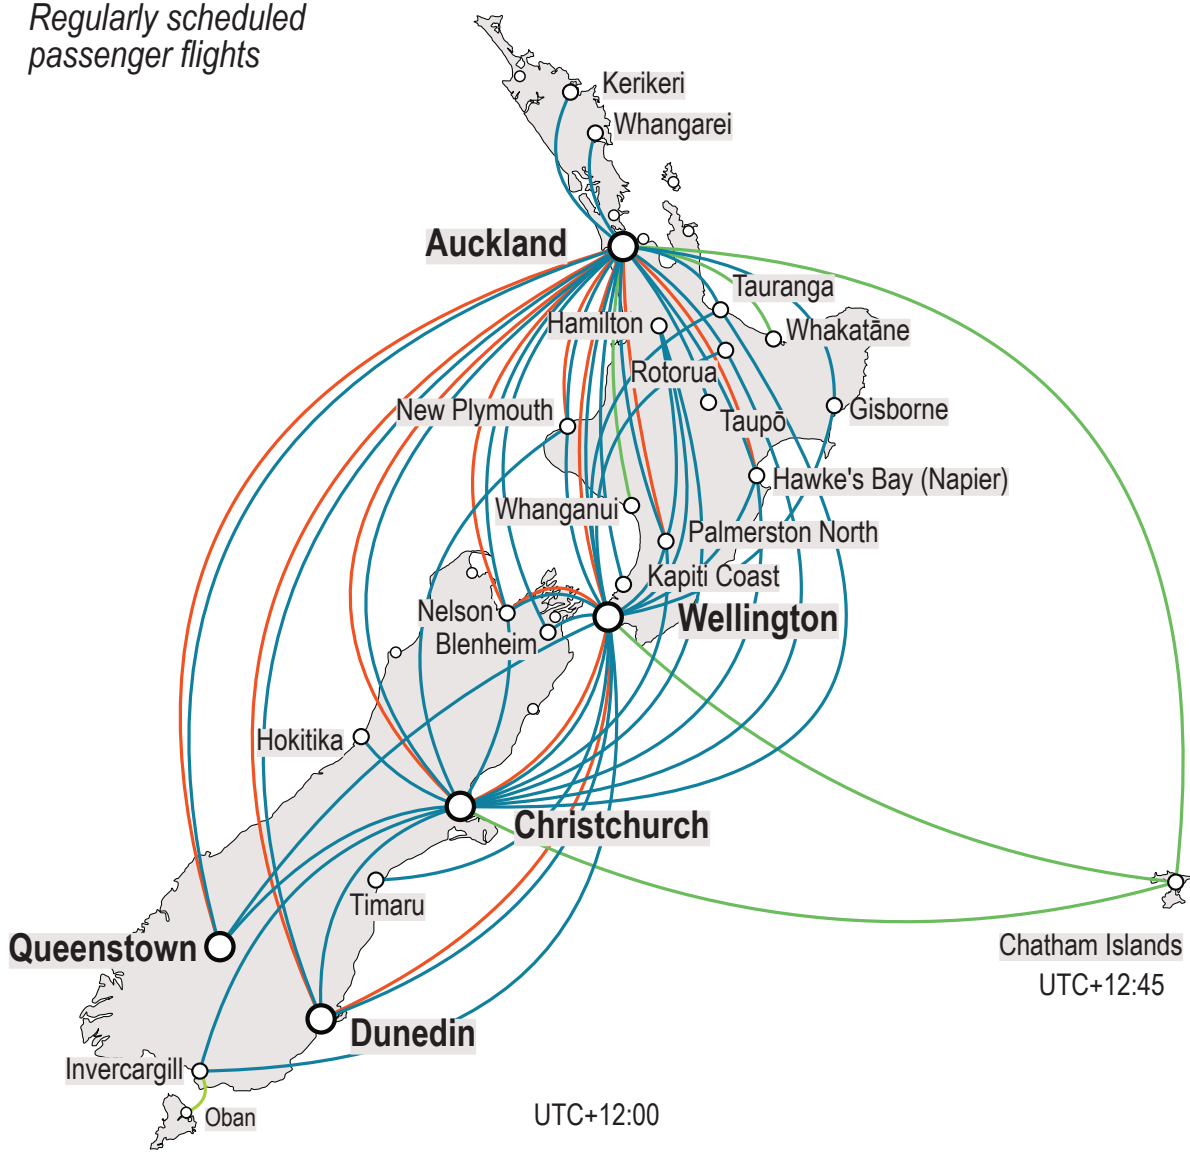

New Zealand domestic flights Southern Winter 2017

Regularly scheduled
passenger flights

- Steward Island Flights
Invercargill – Oban
- Air New Zealand
- Jetstar Airways
- Air Chatham Islands
Chatham Islands – Auck./Wel./Chch
Auckland – Whanganui/Whakatāne

- Sunair
- Barrier Air
- FlyMySky
Auckland – Claris
- Sounds Air
- Originair
Nelson – Palmerston North
Nelson – New Plymouth (starts 29/9)
- Golden Bay Air
Wellington – Takaka
Nelson – Takaka
Nelson – Takaka – Karamea
- air2there
Kapiti Coast – Blenheim
Kapiti Coast – Nelson
Kapiti Coast > Blenheim > Nelson > Kapiti Coast