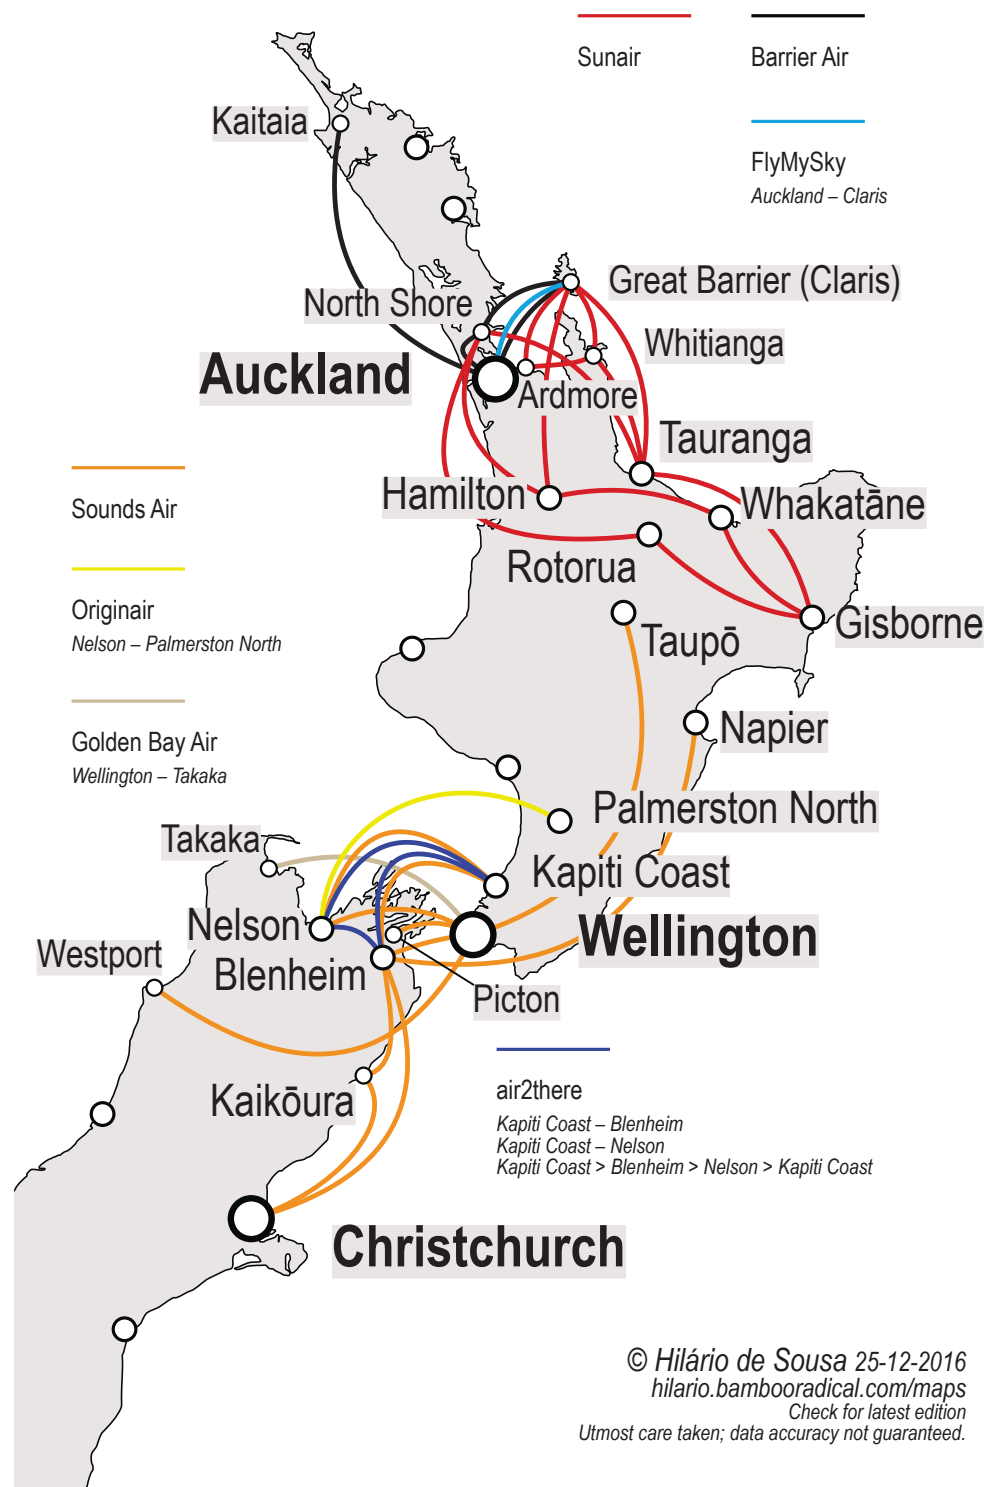

New Zealand domestic flights Southern Summer 2016-17

Regularly scheduled
passenger flights

UTC+13:00 ☀
DST: last Sun. Sept – first Sun. Apr.

- Steward Island Flights
Invercargill – Halfmoon Bay
- Air New Zealand
- Jetstar Airways
- Air Chathams
Chatham Islands – Auck./Wel./Chch
Auckland – Whanganui/Whakatāne

- Sunair
- Barrier Air
- FlyMySky
- Auckland – Clariss

- Sounds Air
- Originair
Nelson – Palmerston North
- Golden Bay Air
Wellington – Takaka

- air2there
Kapiti Coast – Blenheim
Kapiti Coast – Nelson
Kapiti Coast > Blenheim > Nelson > Kapiti Coast