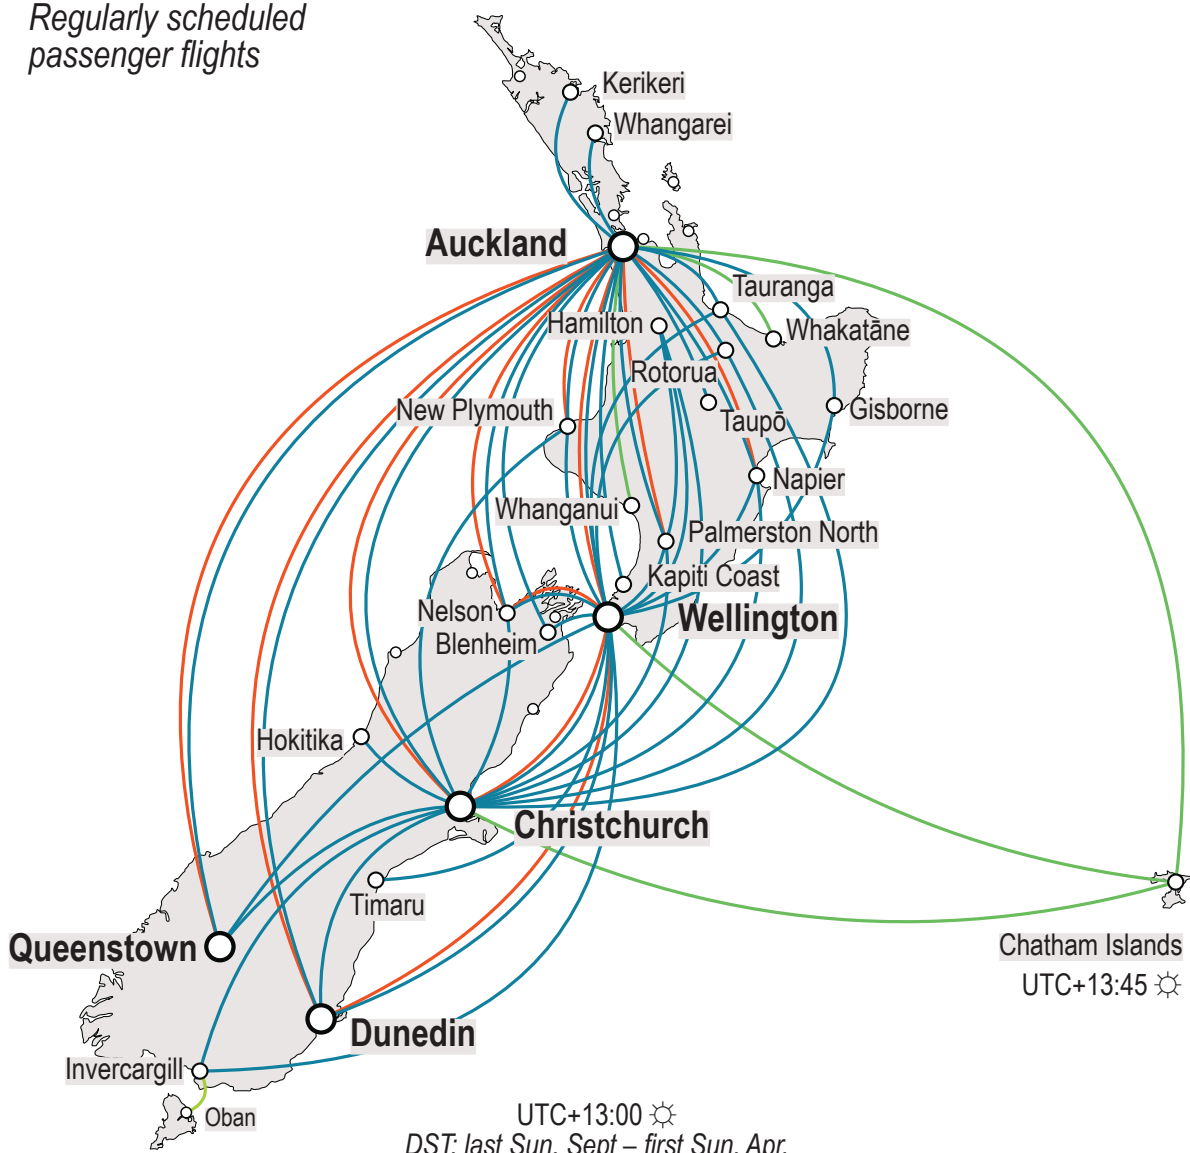

New Zealand domestic flights Southern Summer 2016-17

Regularly scheduled
passenger flights

UTC+13:00 ☀
DST: last Sun. Sept – first Sun. Apr.

- Steward Island Flights
Invercargill – Halfmoon Bay
- Air New Zealand
- Jetstar Airways
- Air Chathams
Chatham Islands – Auck./Wel./Chch
Auckland – Whanganui/Whakatāne

- Sunair
- Barrier Air
- FlyMySky
- Auckland – Clariss

- Sounds Air
- Originair
Nelson – Palmerston North
- Golden Bay Air
Wellington – Takaka

- air2there
Kapiti Coast – Blenheim
Kapiti Coast – Nelson
Kapiti Coast > Blenheim > Nelson > Kapiti Coast