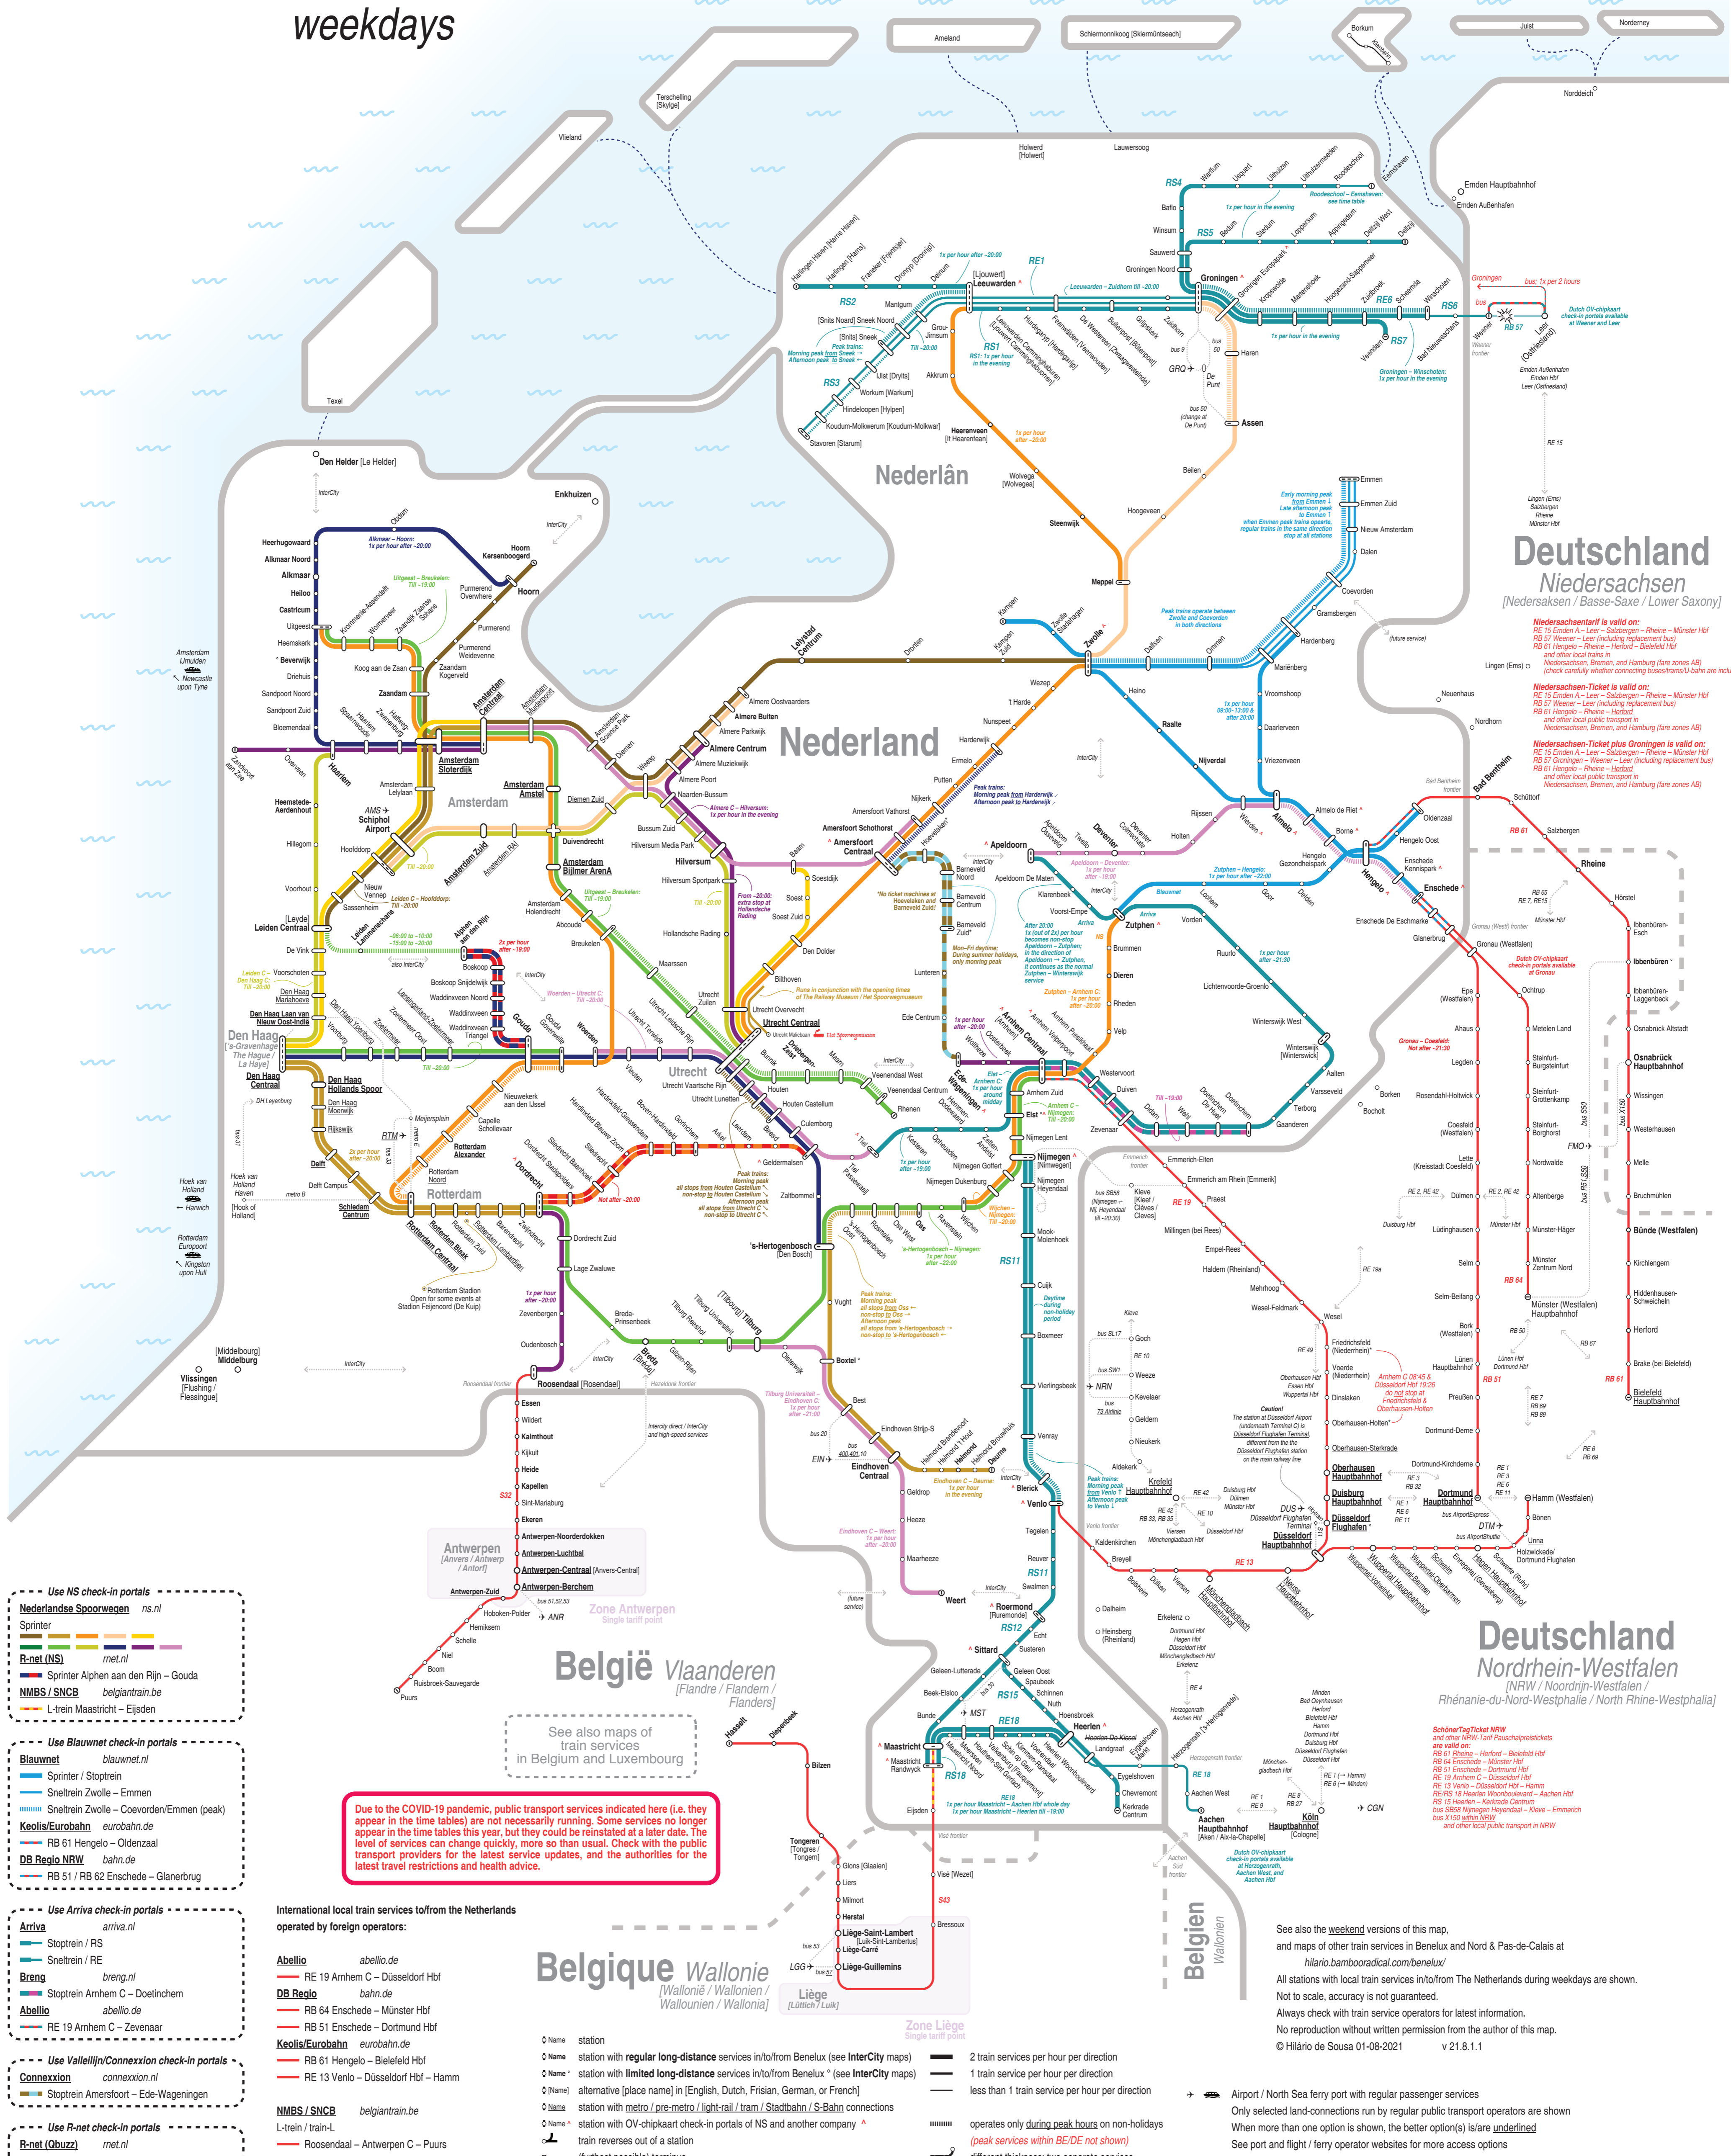

Sprinter train services of Nederlandse Spoorwegen and local train services of other operators in the Netherlands 2021

weekdays

Deutschland Nordrhein-Westfalen

(NRW / Noordrijn-Westfalen / Rhénanie-du-Nord-Westphalie / North Rhine-Westphalia)

SchönerTagTicket NRW and other NRW-Tarif Pluschipsprekzettel are valid on:
RB 61 Rhine - Herford - Bielefeld Hbf
RB 64 Enschede - Münster Hbf
RB 51 Enschede - Dortmund Hbf
RE 19 Amhem C - Düsseldorf Hbf
RE 13 Venlo - Düsseldorf Hbf - Hamm
RE 18 Aachen - Köln
RE 15 Heister - Kerkrade Centrum
bus S883 Nijmegen Heyendaal - Klève - Emmerich bus 1150 within NRW and other local public transport in NRW

- **Use NS check-in portals**
  Nederlandse Spoorwegen ns.nl
  Sprinter
  R-net (NS) met.nl
  NMB/S/NCB belgiantrain.be
  L-train Maastricht - Eijsden
- **Use Blauwmet check-in portals**
  Blauwmet blauwmet.nl
  Sprinter / Stoptrein
  Sneltrain Zwolle - Emmen
  Sneltrain Zwolle - Coevorden/Emmen (peak)
  Keolis/Eurobahn eurobahn.de
  RB 61 Hengelo - Oldenzaal
  DB Regio NRW bahnhof.de
  RB 51 / RB 62 Enschede - Glanerbrug
- **Use Arriva check-in portals**
  Arriva arriva.nl
  Stoptrein / RS
  Sneltrain / RE
  Breng breng.nl
  Stoptrein Amhem C - Doetinchem
  Abellio abellio.de
  RE 19 Amhem C - Zevenaar
- **Use Vallei/Connexion check-in portals**
  Connexion connexion.nl
  Stoptrein Amersfoort - Ede-Wageningen
- **Use R-net check-in portals**
  R-net (Obuz) met.nl
  Stoptrein Dordrecht - Gorinchem/Geldermalsen

1. **International local train services to/from the Netherlands operated by foreign operators:**
2. **Abellio** abellio.de
     RE 19 Amhem C - Düsseldorf Hbf
   - **DB Regio** bahnhof.de
     RB 64 Enschede - Münster Hbf
     RB 51 Enschede - Dortmund Hbf
   - **Keolis/Eurobahn** eurobahn.de
     RB 61 Hengelo - Bielefeld Hbf
     RE 13 Venlo - Düsseldorf Hbf - Hamm
   - **NMB/S/NCB** belgiantrain.be
     L-train / train-L
     Roosendaal - Antwerpen C - Puurs
     Maastricht - Liège Guillemins - Hasselt

1. ### Belgique Wallonie
2. (Wallonië / Wallonien / Wallounien / Wallonia)
3. Name station
   - Name station with regular long-distance services into/from Benelux (see InterCity maps)
   - Name station with limited long-distance services into/from Benelux (see InterCity maps)
   - alternative (place name) in English, Dutch, Frisian, German, or French
   - Name station with metro / pre-metro / light-rail / tram / Stadtbahn / S-Bahn connections
   - Name station with OV-chipkaart check-in portals of NS and another company
   - Name train reverses out of a station (furthest possible) terminus