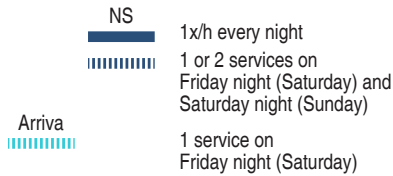

# Domestic night train services in the Netherlands 2025

NS: normal domestic ticketing (Travel Assistance available)  
 Arriva: tickets only available on glimble app or 9292 app number of tickets restricted by number of seats (Trains accessible)

Tuesday night (Wednesday)

There is no seat reservation. There are only seats; there are no beds.  
 Accuracy is not guaranteed; there can be scheduled or unscheduled irregularities.  
 Check carefully in a journey planner for the latest info.  
 Check at, e.g., ns.nl, arriva.nl, 9292.nl