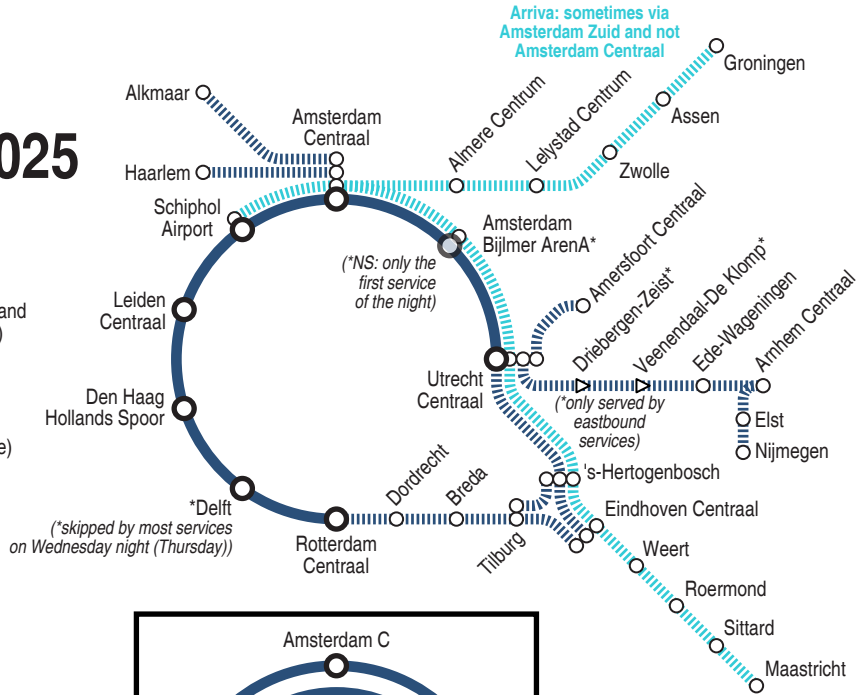

# Domestic night train services in the Netherlands 2025

NS: normal domestic ticketing (Travel Assistance available)  
 Arriva: tickets only available on glimble app or 9292 app number of tickets restricted by number of seats (Trains accessible)

Tuesday night (Wednesday)

There is no seat reservation. There are only seats; there are no beds.  
 Accuracy is not guaranteed; there can be scheduled or unscheduled irregularities.  
 Check carefully in a journey planner for the latest info.  
 Check at, e.g., ns.nl, arriva.nl, 9292.nl