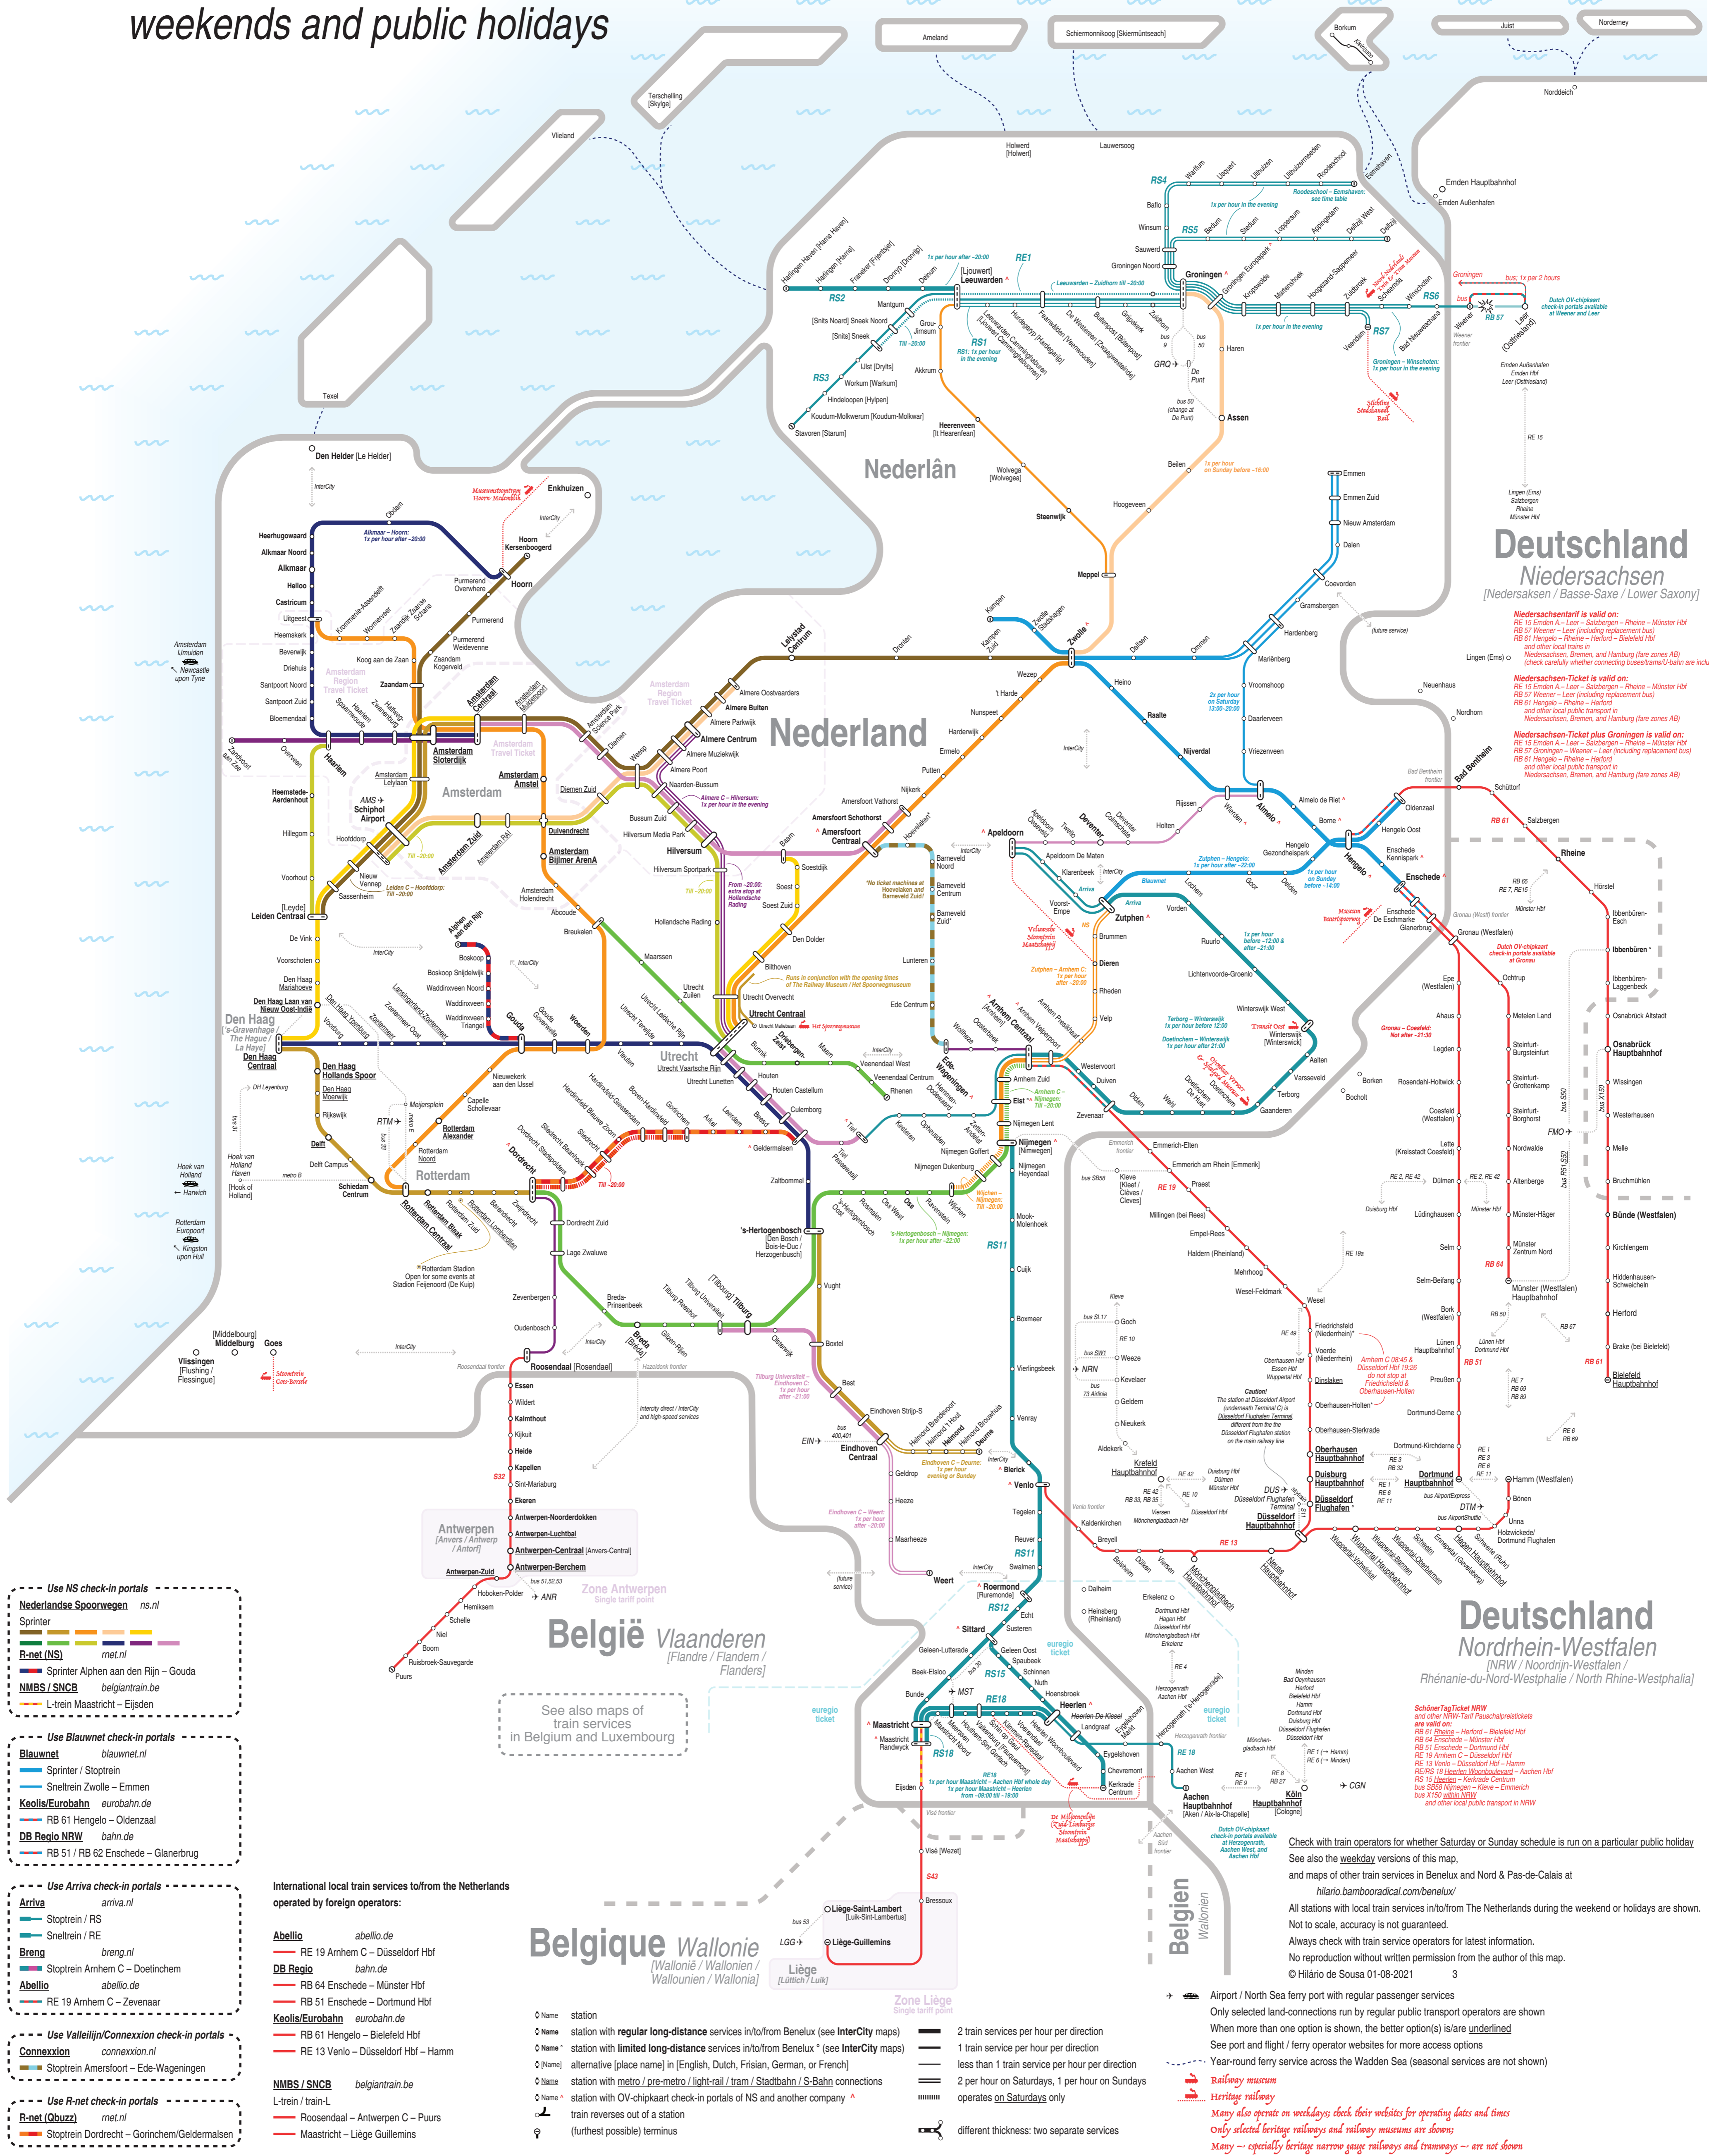

Sprinter train services of Nederlandse Spoorwegen and local train services of other operators in the Netherlands 2021

weekends and public holidays

Deutschland Niedersachsen (Niedersachsen / Basse-Saxe / Lower Saxony)

Deutschland Nordrhein-Westfalen (NRW / Noordrijn-Westfalen / Rhénanie-du-Nord-Westphalie / North Rhine-Westphalia)

- **Use NS check-in portals**
  Nederlandse Spoorwegen ns.nl
  Sprinter
  R-net (NS) met.nl
  Sprinter Alpen aan den Rijn - Gouda
  NMBS / SNCB belgiantrain.be
  L-train Maastricht - Eijsden
- **Use Blauwnet check-in portals**
  Blauwnet blauwnet.nl
  Sprinter / Stoptrein
  Snelrein Zwolle - Emmen
  Keolis/Eurobahn eurobahn.de
  RB 61 Hengelo - Oldenzaal
  DB Regio NRWbahn.de
  RB 51 / RB 62 Enschede - Glanerbrug
- **Use Arriva check-in portals**
  Arriva arriva.nl
  Stoptrein / RS
  Snelrein / RE
  Breng breng.nl
  Stoptrein Amhem C - Doetinchem
  Abellio abellio.de
  RE 19 Amhem C - Zevenaar
- **Use Vallei/Connexion check-in portals**
  Connexion connexion.nl
  Stoptrein Amersfoort - Ede-Wageningen
- **Use R-net check-in portals**
  R-net (Qbuzz) met.nl
  Stoptrein Dordrecht - Gorinchem/Geldermalsen

1. **International local train services to/from the Netherlands operated by foreign operators:**
2. **Abellio** abellio.de
     RE 19 Amhem C - Düsseldorf Hbf
   - **DB Regio** bahnhof.de
     RB 64 Enschede - Münster Hbf
     RB 51 Enschede - Dortmund Hbf
   - **Keolis/Eurobahn** eurobahn.de
     RB 61 Hengelo - Bielefeld Hbf
     RE 13 Venlo - Düsseldorf Hbf - Hamm
   - **NMBS / SNCB** belgiantrain.be
     L-train / train-L
     Roosendaal - Antwerpen C - Puurs
     Maastricht - Liège Guillemins

1. **Belgique Wallonie**
   (Wallonië / Wallonien / Wallounien / Wallonia)
2. station
   - station with **regular long-distance** services in/to/from Benelux (see InterCity maps)
   - station with **limited long-distance** services in/to/from Benelux* (see InterCity maps)
   - alternative [place name] in [English, Dutch, Frisian, German, or French]
   - station with **metro / pre-metro / light-rail / tram / Stadtbahn / S-Bahn** connections
   - station with OV-chipkaart check-in portals of NS and another company
   - train reverses out of a station
   - (furthest possible) terminus

- 2 train services per hour per direction
- 1 train service per hour per direction
- less than 1 train service per hour per direction
- 2 per hour on Saturdays, 1 per hour on Sundays operates on Saturdays only
- different thickness: two separate services