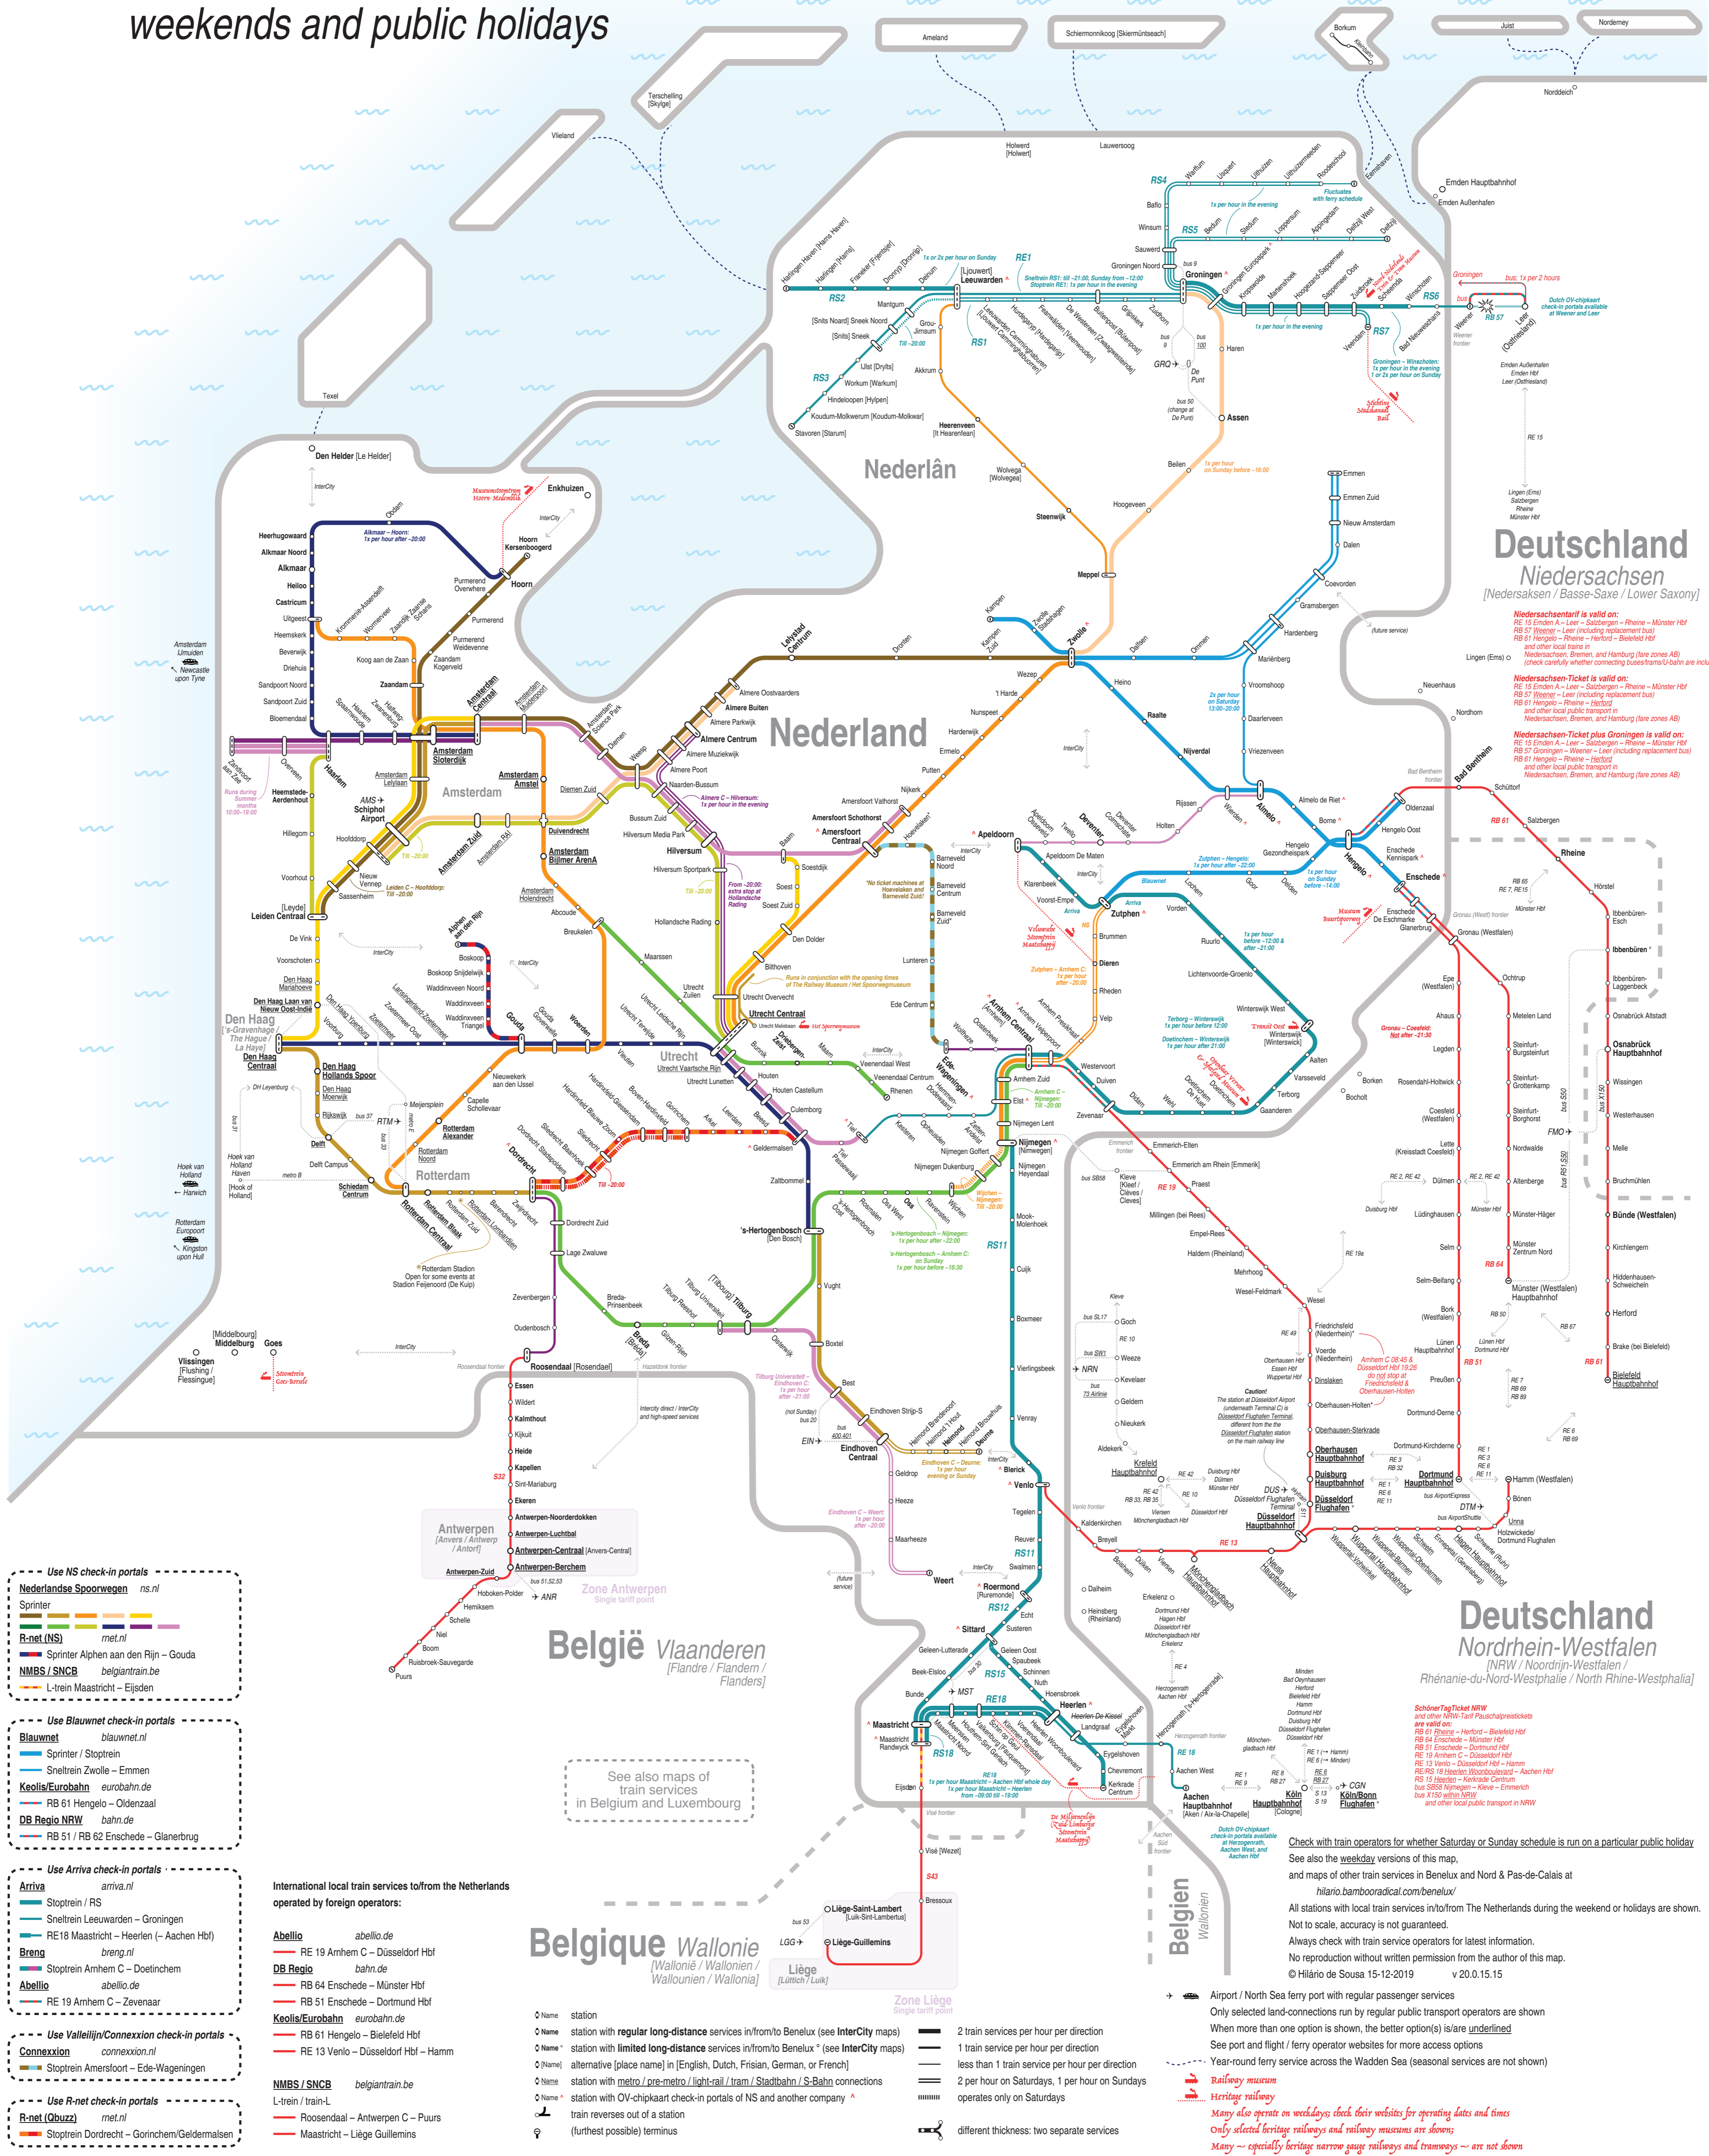

Sprinter train services of Nederlandse Spoorwegen and local train services of other operators in the Netherlands 2020

weekends and public holidays

Deutschland Niedersachsen (Niedersachsen / Basse-Saxe / Lower Saxony)

Deutschland Nordrhein-Westfalen (NRW / Noordrijn-Westfalen / Rhénanie-du-Nord-Westphalie / North Rhine-Westphalia)

- **Use NS check-in portals**
  Nederlandse Spoorwegen ns.nl
  Sprinter
  R-net (NS) met.nl
  Sprinter Alphen aan den Rijn - Gouda
  NMB/S/NCB belgiantrein.be
  L-trein Maastricht - Eijsden
- **Use Blauwnet check-in portals**
  Blauwnet blauwnet.nl
  Sprinter / Stoptrein
  Sneltrain Zwolle - Emmen
  Keolis/Eurobahn eurobahn.de
  RB 61 Hengelo - Oldenzaal
  DB Regio NRW bahnd.de
  RB 51 / RB 62 Enschede - Glanerbrug
- **Use Arriva check-in portals**
  Arriva arriva.nl
  Stoptrein / RS
  Sneltrain Leeuwarden - Groningen
  RE 18 Maastricht - Heerlen (Aachen Hbf)
  Breng breng.nl
  Stoptrein Amhem C - Doetinchem
  Abellio abellio.de
  RE 19 Amhem C - Zevenaar
- **Use Vallei/Connexion check-in portals**
  Connexion connexion.nl
  Stoptrein Amersfoort - Ede-Wageningen
- **Use R-net check-in portals**
  R-net (Obuz) met.nl
  Stoptrein Dordrecht - Gorinchem/Geldermalsen

1. **International local train services to/from the Netherlands operated by foreign operators:**
2. **Abellio** abellio.de
     RE 19 Amhem C - Düsseldorf Hbf
   - **DB Regio** bahnd.de
     RB 64 Enschede - Münster Hbf
     RB 51 Enschede - Dortmund Hbf
   - **Keolis/Eurobahn** eurobahn.de
     RB 61 Hengelo - Bielefeld Hbf
     RE 13 Venlo - Düsseldorf Hbf - Hamm
   - **NMB/S/NCB** belgiantrein.be
     L-trein / train-L
     Roosendaal - Antwerpen C - Puurs
     Maastricht - Liège Guillemins

1. **Belgique Wallonie (Wallonië / Wallonien / Wallounien / Wallonia)**
2. station
   - station with **regular long-distance services** in/from to Benelux (see InterCity maps)
   - station with **limited long-distance services** in/from to Benelux* (see InterCity maps)
   - alternative [place name] in [English, Dutch, Frisian, German, or French]
   - station with **metro / pre-metro / light-rail / tram / Stadtbahn / S-Bahn connections**
   - station with **OV-chipkaart** check-in portals of NS and another company
   - train reverses out of a station
   - (furthest possible) terminus

- 2 train services per hour per direction
- 1 train service per hour per direction
- less than 1 train service per hour per direction
- 2 per hour on Saturdays, 1 per hour on Sundays
- operates only on Saturdays
- different thickness: two separate services