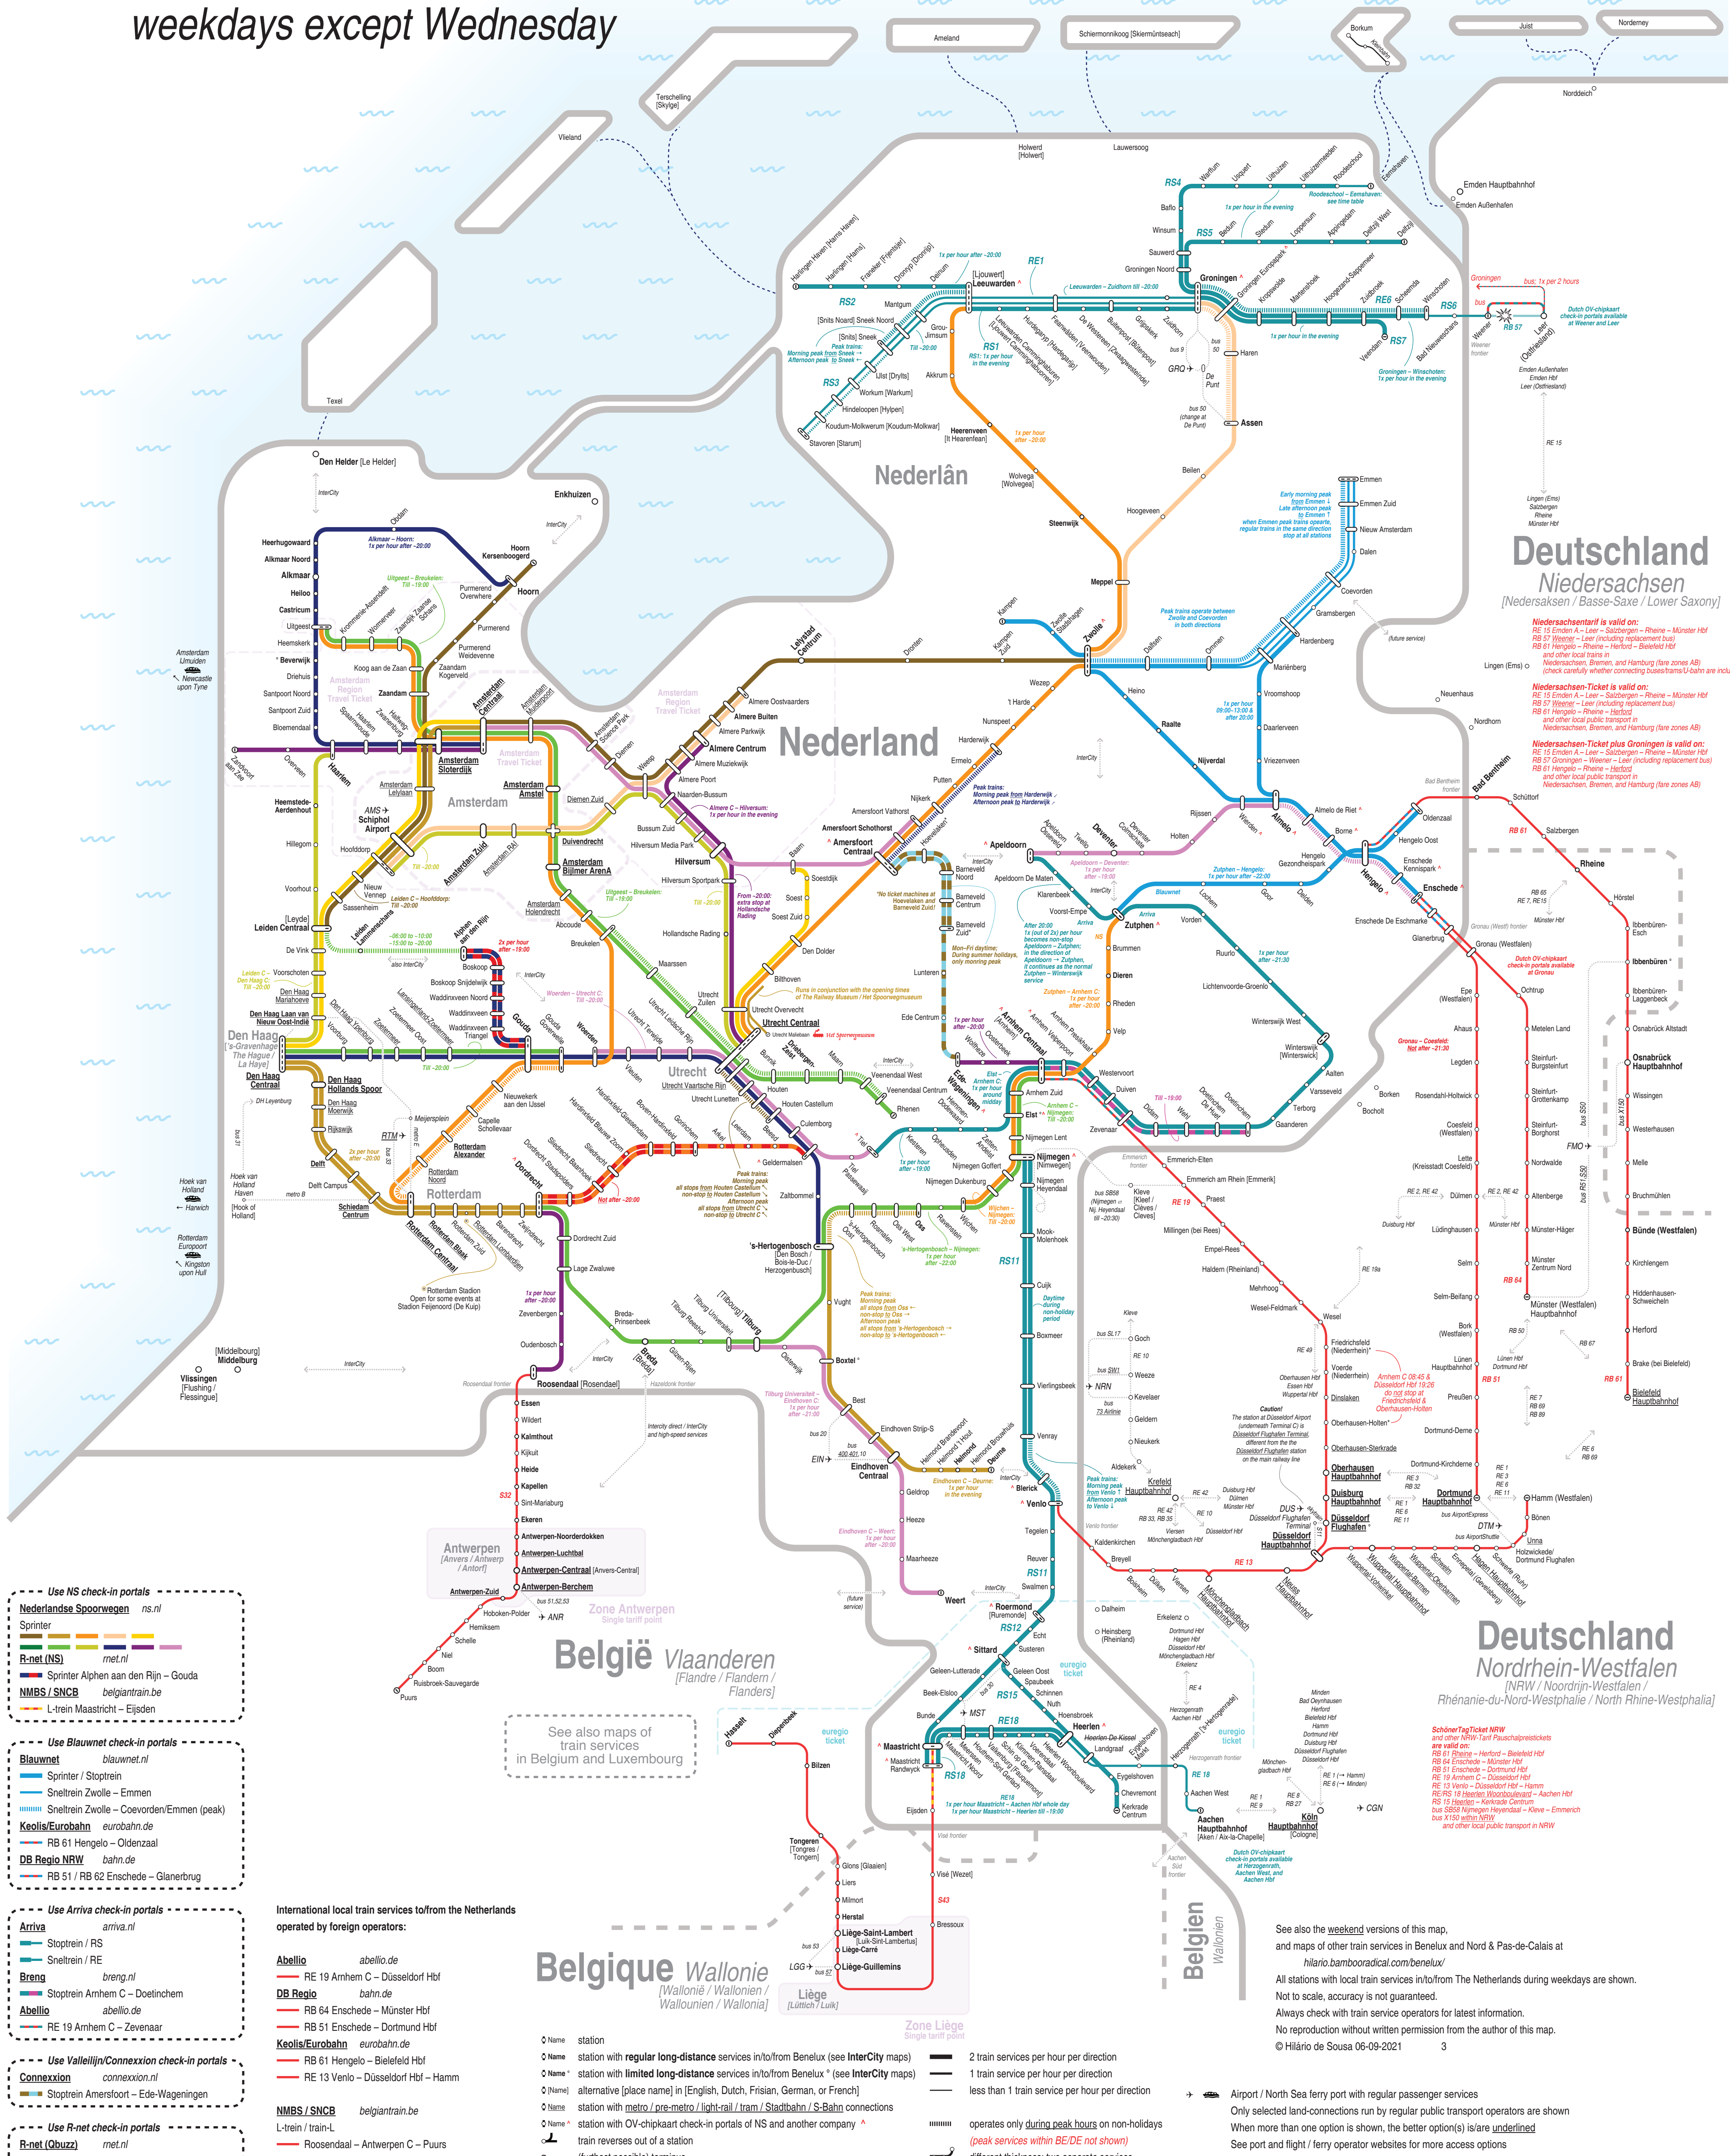

Sprinter train services of Nederlandse Spoorwegen and local train services of other operators in the Netherlands 2021

weekdays except Wednesday

- **Use NS check-in portals**
  Nederlandse Spoorwegen ns.nl
  Sprinter
  R-net (NS) met.nl
  NMB/S/NCB belgiantrain.be
  L-trein Maastricht - Eijsden
- **Use Blauwmet check-in portals**
  Blauwmet blauwmet.nl
  Sprinter / Stoptrein
  Sneltrain Zwolle - Emmen
  Sneltrain Zwolle - Coevorden/Emmen (peak)
  Keolis/Eurobahn eurobahn.de
  RB 61 Hengelo - Oldenzaal
  DB Regio NRWbahn.de
  RB 51 / RB 62 Enschede - Glanerbrug
- **Use Arriva check-in portals**
  Arriva arriva.nl
  Stoptrein / RS
  Sneltrain / RE
  Breng breng.nl
  Stoptrein Amhem C - Doetinchem
  Abellio abellio.de
  RE 19 Amhem C - Zevenaar
- **Use Vallei/Connexion check-in portals**
  Connexion connexion.nl
  Stoptrein Amersfoort - Ede-Wageningen
- **Use R-net check-in portals**
  R-net (Obuz) met.nl
  Stoptrein Dordrecht - Gorinchem/Geldermalsen

1. **International local train services to/from the Netherlands operated by foreign operators:**
2. **Abellio** abellio.de
     RE 19 Amhem C - Düsseldorf Hbf
   - **DB Regio** bahnhof.de
     RB 64 Enschede - Münster Hbf
     RB 51 Enschede - Dortmund Hbf
   - **Keolis/Eurobahn** eurobahn.de
     RB 61 Hengelo - Bielefeld Hbf
     RE 13 Venlo - Düsseldorf Hbf - Hamm
   - **NMB/S/NCB** belgiantrain.be
     L-trein / train-L
     Roosendaal - Antwerpen C - Puurs
     Maastricht - Liège Guillemins - Hasselt

1. **België Vlaanderen (Flandre / Flandern / Flanders)**
2. **Belgique Wallonie (Wallonië / Wallonien / Wallounien / Wallonia)**
3. station
   - station with regular long-distance services into/from Benelux (see InterCity maps)
   - station with limited long-distance services into/from Benelux (see InterCity maps)
   - alternative (place name) in English, Dutch, Frisian, German, or French
   - station with metro / pre-metro / light-rail / tram / Stadtbahn / S-Bahn connections
   - station with OV-chipkaart check-in portals of NS and another company
   - train reverses out of a station (furthest possible) terminus

- 2 train services per hour per direction
- 1 train service per hour per direction
- less than 1 train service per hour per direction
- operates only during peak hours on non-holidays (peak services within BE/DE not shown)
- different thickness: two separate services