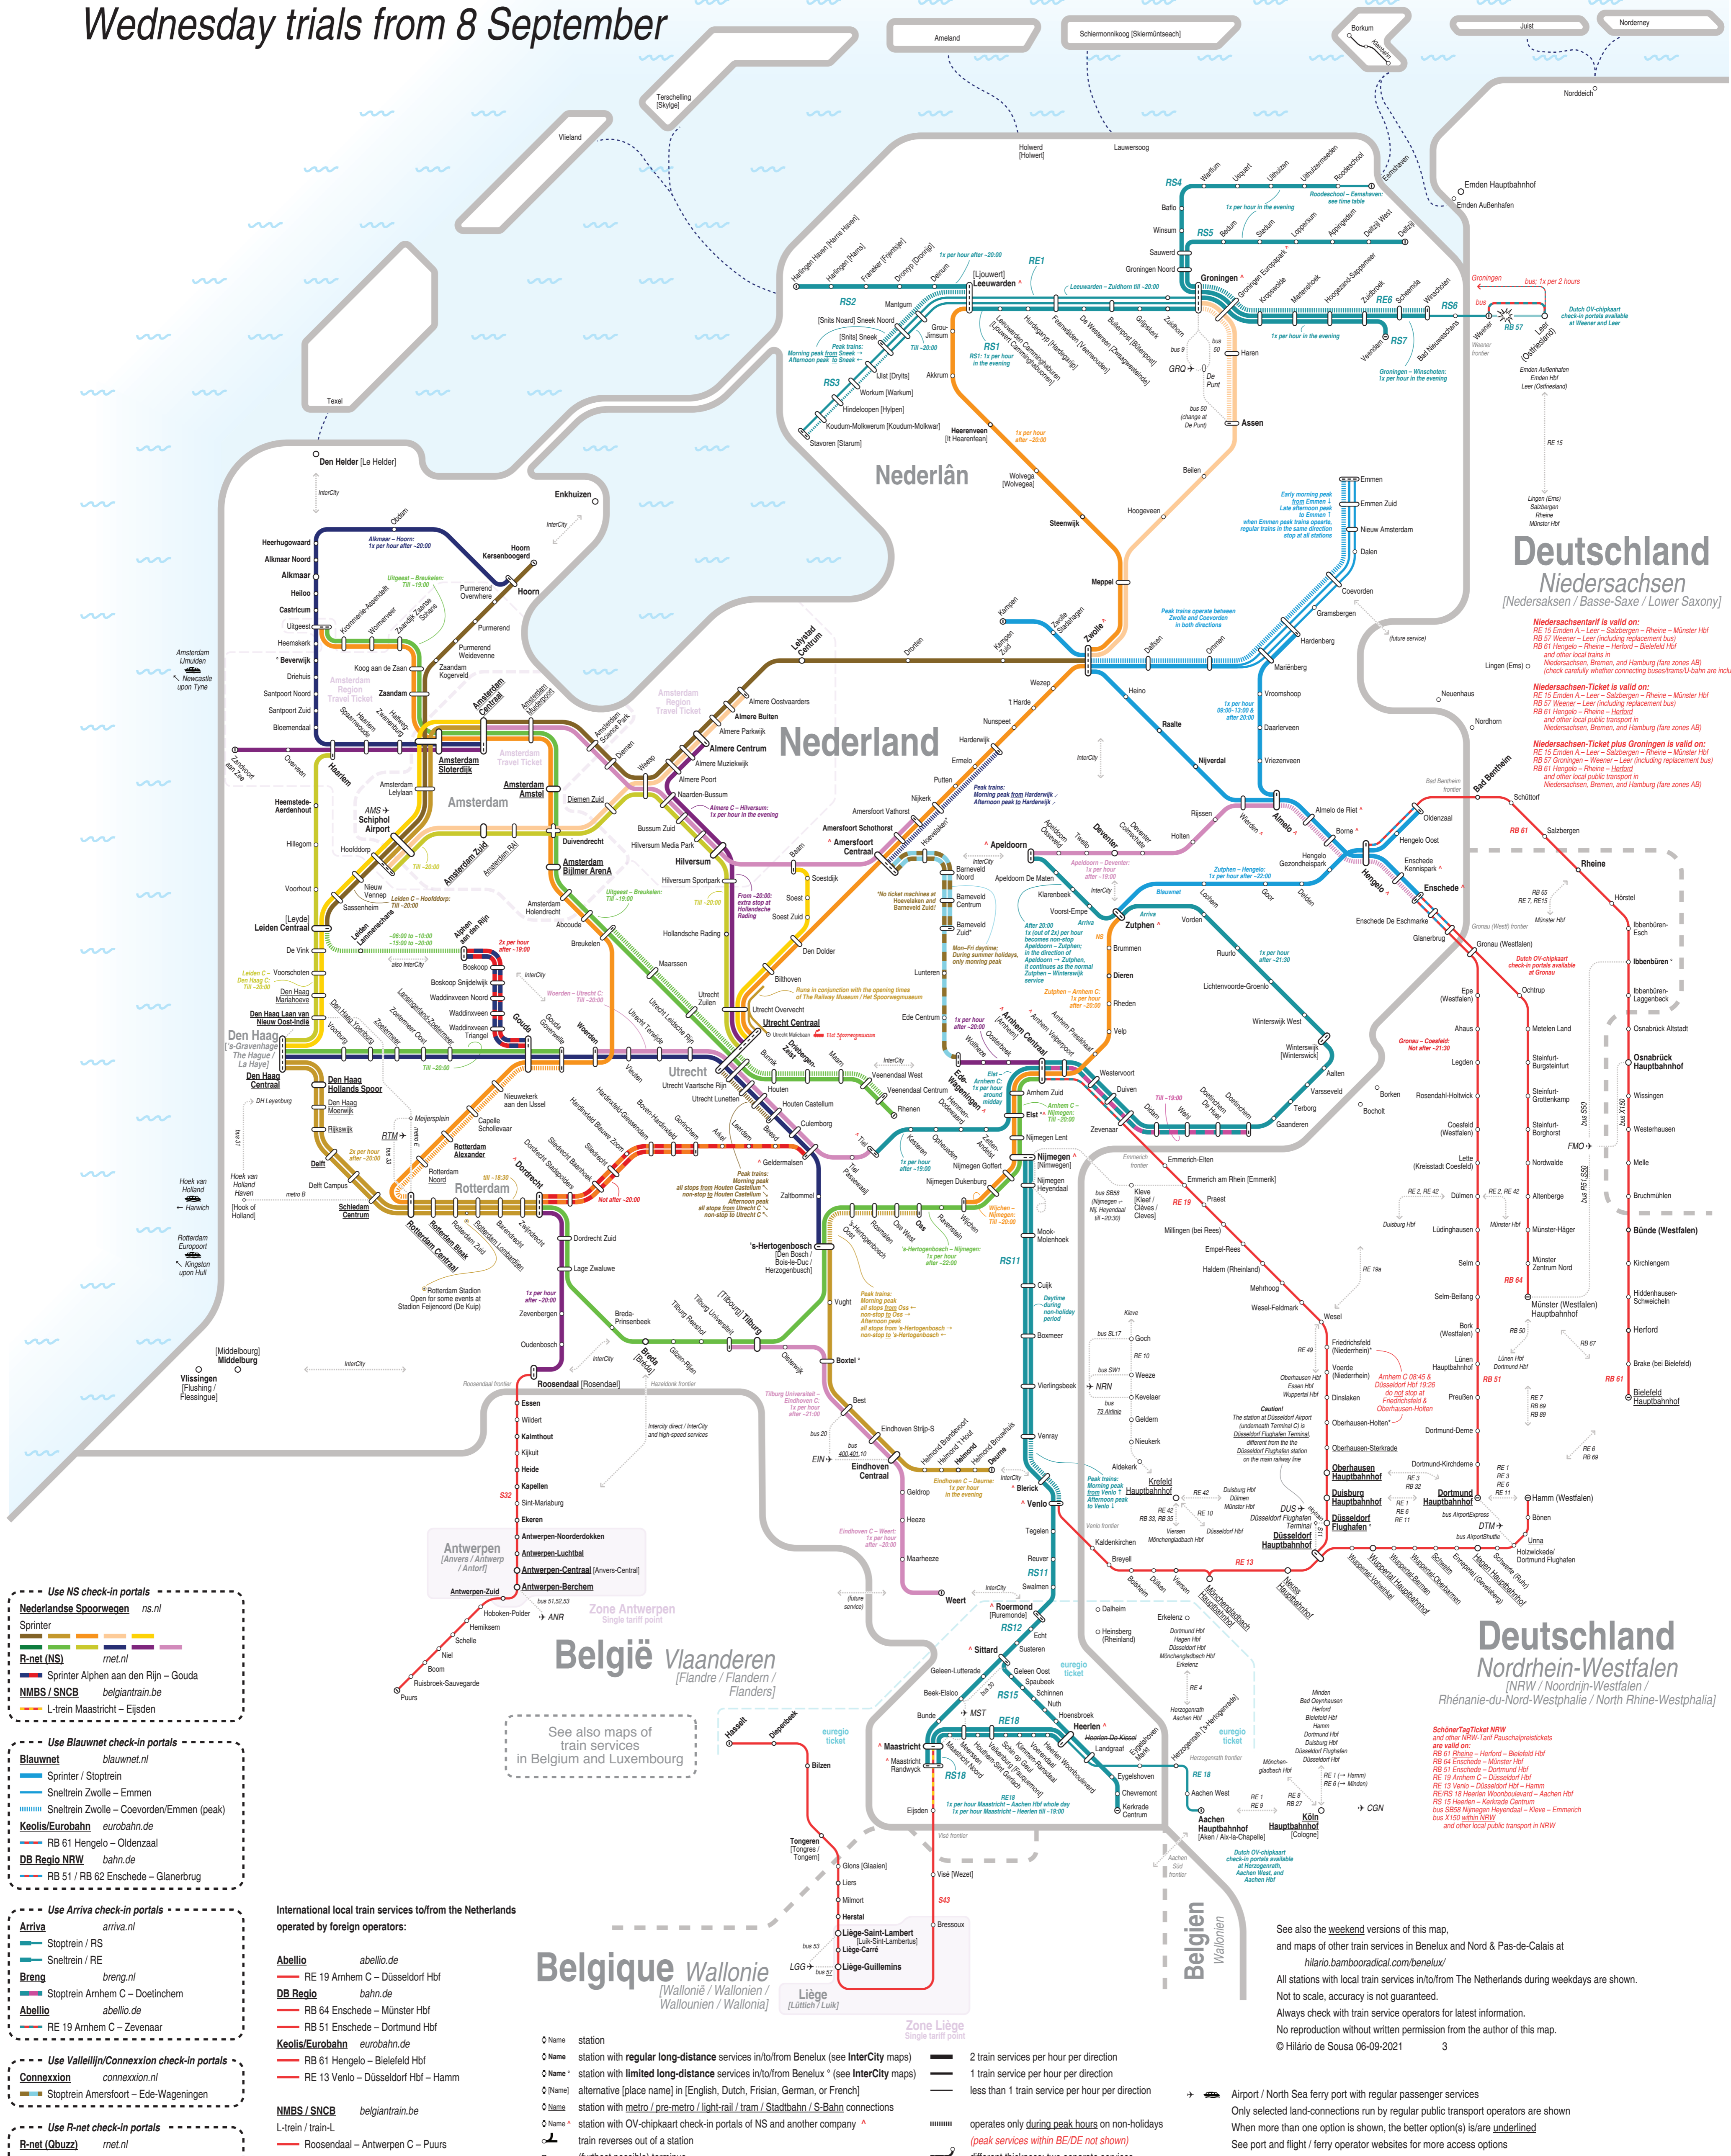

Sprinter train services of Nederlandse Spoorwegen and local train services of other operators in the Netherlands 2021

Wednesday trials from 8 September

- **Use NS check-in portals**
  Nederlandse Spoorwegen ns.nl
  Sprinter
  R-net (NS) met.nl
  NMB/S/NCB belgiantrain.be
  L-trein Maastricht - Eijsden
- **Use Blauwnet check-in portals**
  Blauwnet blauwnet.nl
  Sprinter / Stoptrein
  Snelrein Zwolle - Emmen
  Snelrein Zwolle - Coevorden/Emmen (peak)
  Keolis/Eurobahn eurobahn.de
  RB 61 Hengelo - Oldenzaal
  DB Regio NRWbahn.de
  RB 51 / RB 62 Enschede - Glanerbrug
- **Use Arriva check-in portals**
  Arriva arriva.nl
  Stoptrein / RS
  Snelrein / RE
  Breng breng.nl
  Stoptrein Arnhem C - Doetinchem
  Abellio abellio.de
  RE 19 Arnhem C - Zevenaar
- **Use Vallei/Connexion check-in portals**
  Connexion connexion.nl
  Stoptrein Amersfoort - Ede-Wageningen
- **Use R-net check-in portals**
  R-net (Obuz) met.nl
  Stoptrein Dordrecht - Gorinchem/Geldermalsen

1. **International local train services to/from the Netherlands operated by foreign operators:**
2. **Abellio** abellio.de
     RE 19 Arnhem C - Düsseldorf Hbf
   - **DB Regio** bahnhof.de
     RB 64 Enschede - Münster Hbf
     RB 51 Enschede - Dortmund Hbf
   - **Keolis/Eurobahn** eurobahn.de
     RB 61 Hengelo - Bielefeld Hbf
     RE 13 Venlo - Düsseldorf Hbf - Hamm
   - **NMB/S/NCB** belgiantrain.be
     L-trein / train-L
     Roosendaal - Antwerpen C - Puurs
     Maastricht - Liège Guillemins - Hasselt

1. **Belgique Wallonie**
   (Wallonië / Wallonien / Wallounien / Wallonia)
2. station
   - station with regular long-distance services to/from Benelux (see InterCity maps)
   - station with limited long-distance services to/from Benelux (see InterCity maps)
   - alternative (place name) in English, Dutch, Frisian, German, or French
   - station with metro / pre-metro / light-rail / tram / Stadtbahn / S-Bahn connections
   - station with OV-chipkaart check-in portals of NS and another company
   - train reverses out of a station
   - (furthest possible) terminus

- 2 train services per hour per direction
- 1 train service per hour per direction
- less than 1 train service per hour per direction
- operates only during peak hours on non-holidays (peak services within BE/DE not shown)
- different thickness: two separate services

Deutschland
Nordrhein-Westfalen
(NRW / Noordrijn-Westfalen / Rhénanie-du-Nord-Westphalie / North Rhine-Westphalia)

SchönerTagTicket NRW and other NRW-Tarif Pluschipsprekts are valid on:
RB 61 Bielefeld - Herford - Bielefeld Hbf
RB 64 Enschede - Münster Hbf
RB 51 Enschede - Dortmund Hbf
RE 19 Arnhem C - Düsseldorf Hbf
RE 13 Venlo - Düsseldorf Hbf - Hamm
RE 18 Hengelo - Bielefeld - Aachen Hbf
RE 15 Hengelo - Krefeld Centrum
bus S88 Nijmegen Heyendaal - Klève - Emmerich bus 150 within NRW and other local public transport in NRW