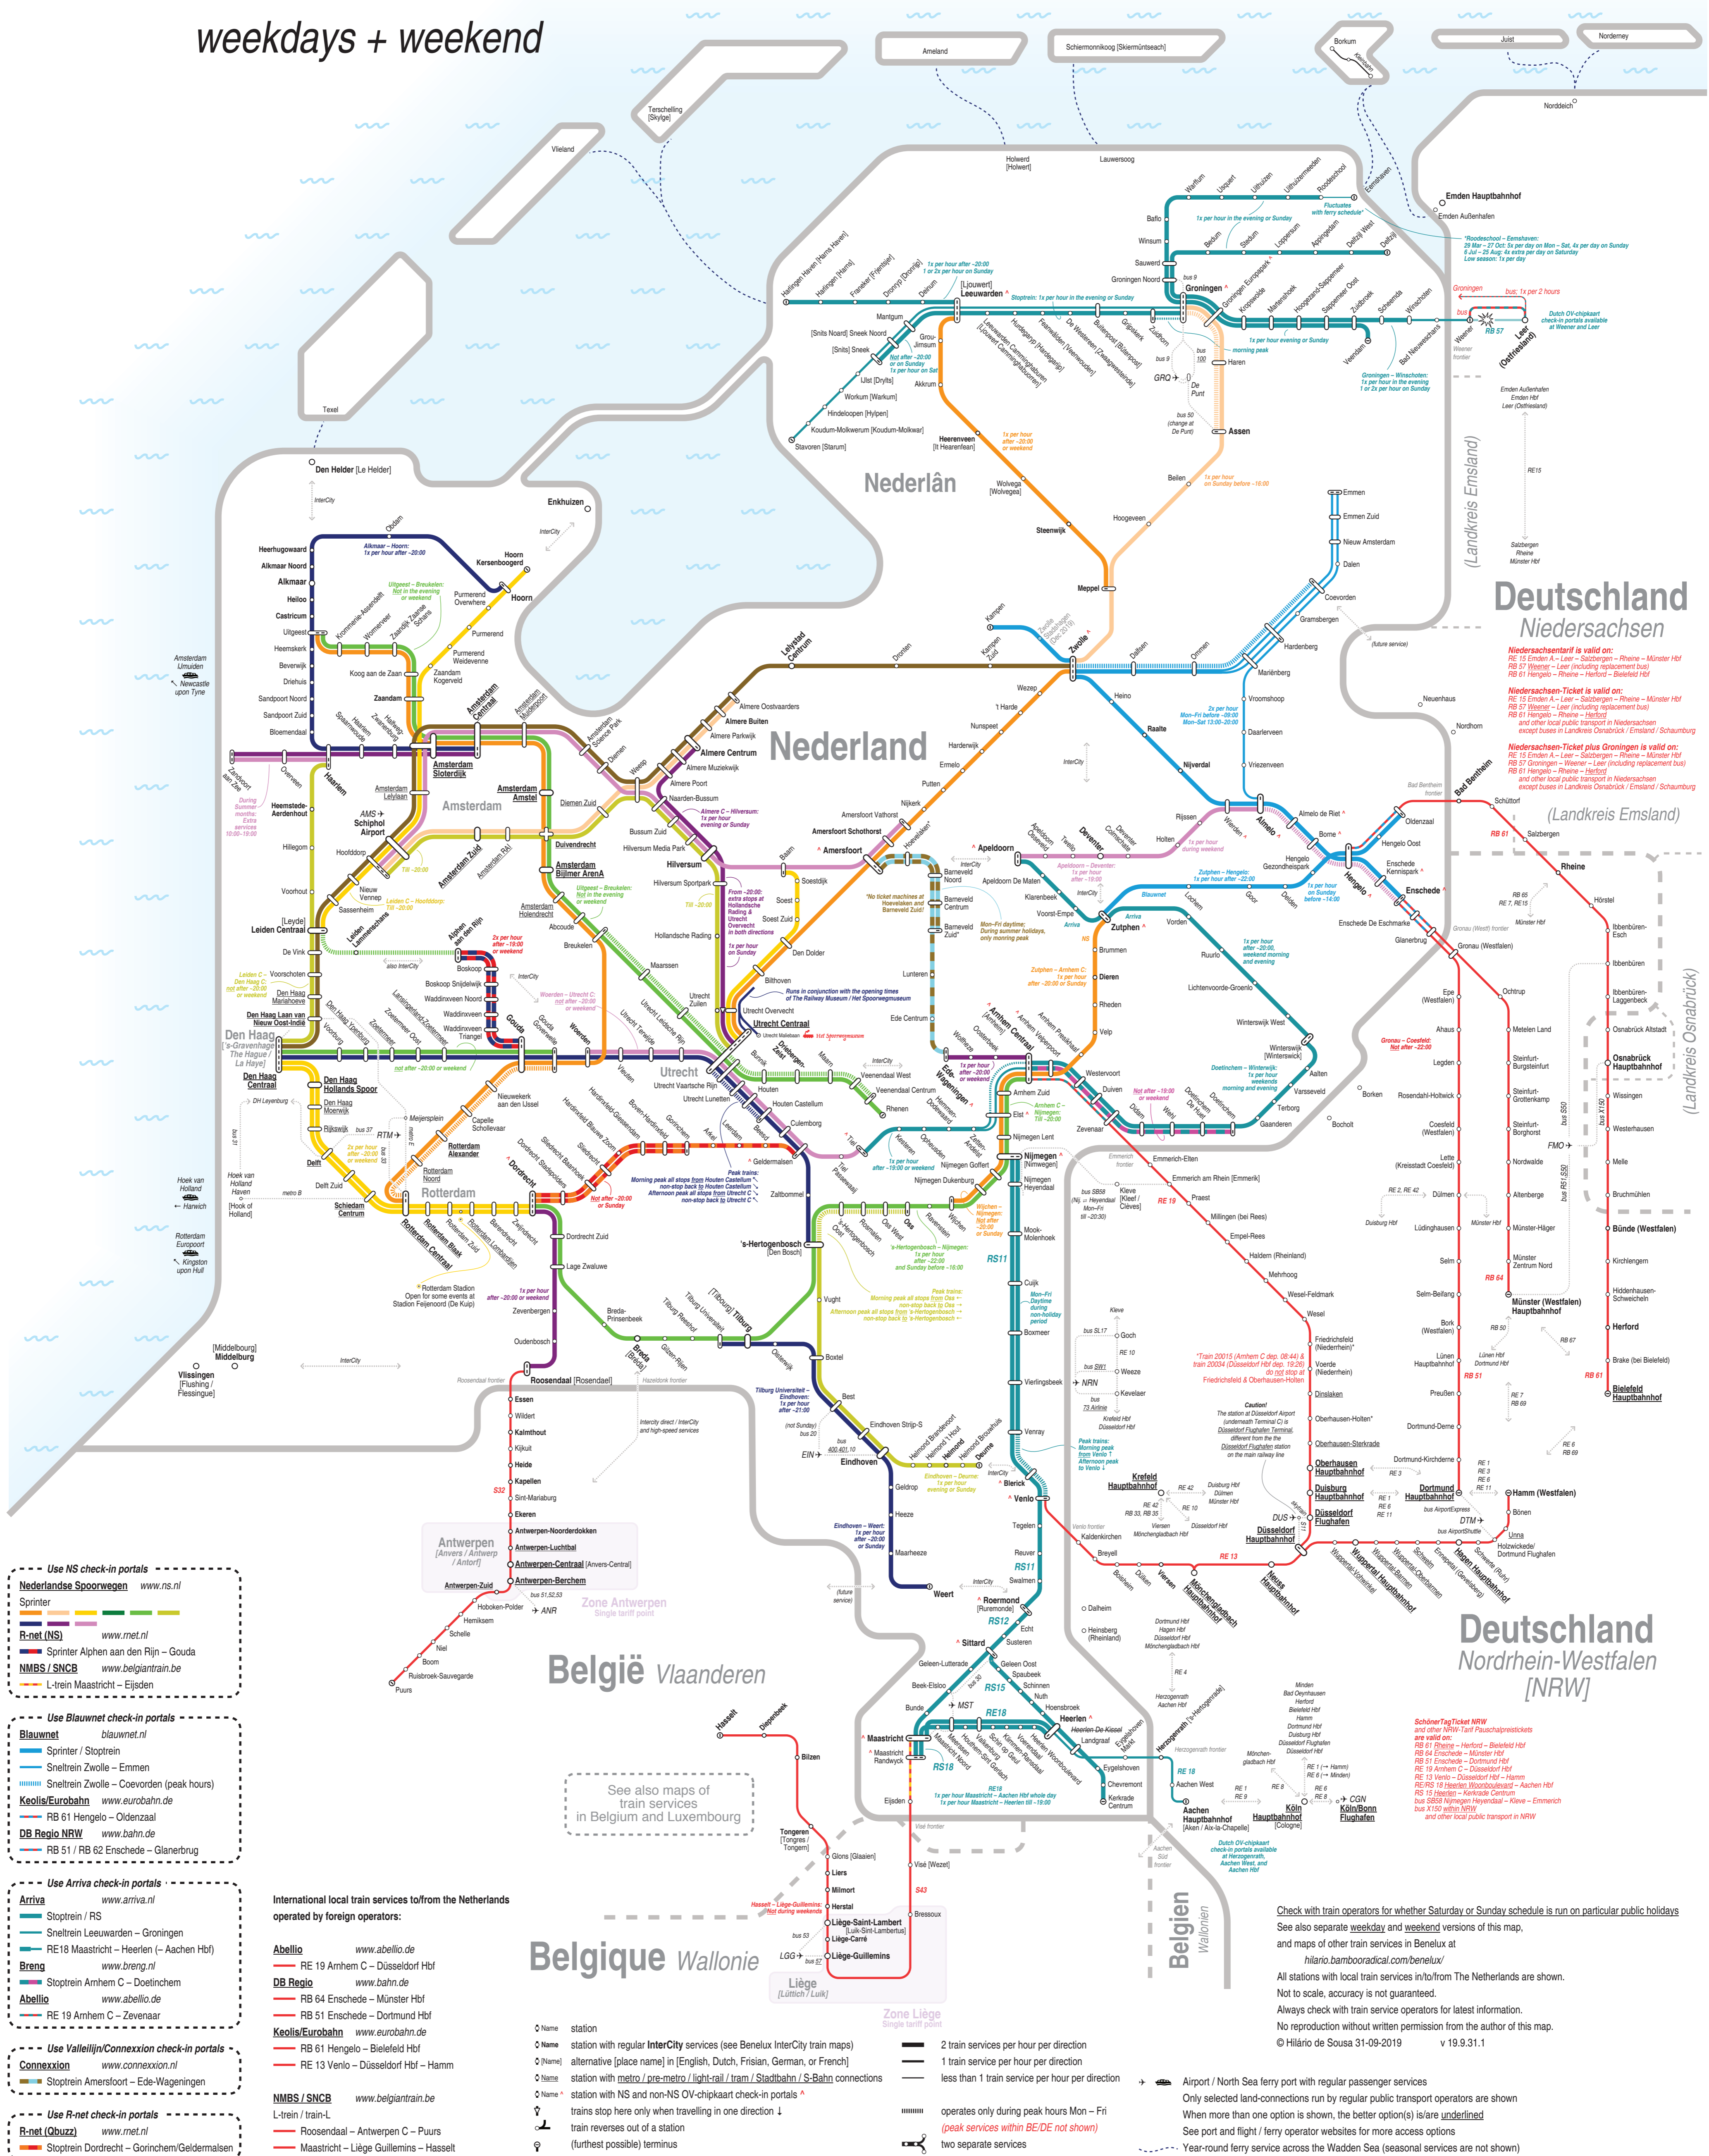

Sprinter train services of Nederlandse Spoorwegen and local train services of other operators in the Netherlands 2019

weekdays + weekend

- **Use NS check-in portals**
  - Nederlandse Spoorwegen www.ns.nl
  - Sprinter
  - R-net (NS) www.r-net.nl
  - Sprinter Alphen aan den Rijn - Gouda
  - NMBS / SNCB www.belgiantrain.be
  - L-trein Maastricht - Eijsden
- **Use Blauwnet check-in portals**
  - Blauwnet blauwnet.nl
  - Sprinter / Stoptrein
  - Sneltrain Zwolle - Emmen
  - Sneltrain Zwolle - Coevorden (peak hours)
  - Keolis/Eurobahn www.eurobahn.de
  - RB 61 Hengelo - Oldenzaal
  - DB Regio NRW www.bahn.de
  - RB 51 / RB 62 Enschede - Glanerbrug
- **Use Arriva check-in portals**
  - Arriva www.arriva.nl
  - Stoptrein / RS
  - Sneltrain Leeuwarden - Groningen
  - RE18 Maastricht - Heerlen (- Aachen Hbf)
  - Breng www.breng.nl
  - Stoptrein Amhem C - Doetinchem
  - Abellio www.abellio.de
  - RE 19 Amhem C - Zevenaar
- **Use Vallei/Connexion check-in portals**
  - Connexion www.connexion.nl
  - Stoptrein Amersfoort - Ede-Wageningen
- **Use R-net check-in portals**
  - R-net (Obuuz) www.r-net.nl
  - Stoptrein Dordrecht - Gorinchem/Geldermalsen

1. **International local train services to/from the Netherlands operated by foreign operators:**
2. **Abellio** www.abellio.de
     - RE 19 Amhem C - Düsseldorf Hbf
     - RE 13 Amhem C - Zevenaar
   - **Keolis/Eurobahn** www.eurobahn.de
     - RB 61 Hengelo - Bielefeld Hbf
     - RE 13 Venlo - Düsseldorf Hbf - Hamm
   - **NMBS / SNCB** www.belgiantrain.be
     - L-trein / train-L
     - Rosendaal - Antwerpen C - Puurs
     - Maastricht - Liège Guillemins - Hasselt

1. **België Vlaanderen**
2. **Belgique Wallonie**
3. Zone Antwerpen (Antwerp / Antwerp / Antwerp) Single tariff point
   - Zone Liège (Liège / Liège / Liège) Single tariff point

Deutschland Niedersachsen

Niedersachsentarif is valid on:
RE 15 Emden A - Leer - Salzgitter - Rhine - Münster Hbf
RB 57 Groningen - Weener - Leer (including replacement bus)
RB 61 Hengelo - Rhine - Heerlen - Bielefeld Hbf
and other local public transport in Niedersachsen except buses in Landkreis Osnabrück / Emsland / Schaumburg

Niedersachsen-Ticket is valid on:
RE 15 Emden A - Leer - Salzgitter - Rhine - Münster Hbf
RB 57 Groningen - Weener - Leer (including replacement bus)
RB 61 Hengelo - Rhine - Heerlen - Bielefeld Hbf
and other local public transport in Niedersachsen except buses in Landkreis Osnabrück / Emsland / Schaumburg

Deutschland Nordrhein-Westfalen [NRW]

Check with train operators for whether Saturday or Sunday schedule is run on particular public holidays
See also separate weekday and weekend versions of this map, and maps of other train services in Benelux at hilario.bambooradical.com/benelux/
All stations with local train services in/to/from The Netherlands are shown.
Not to scale, accuracy is not guaranteed.
Always check with train service operators for latest information.
No reproduction without written permission from the author of this map.
© Hilário de Sousa 31-09-2019 v 19.9.31.1