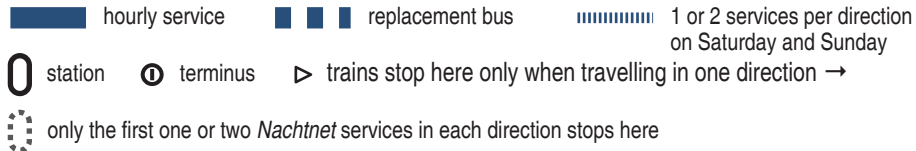

Nachtnet train services by Nederlandse Spoorwegen 2019

Nachtnet services are InterCity services that run from around 00:00 till around 05:00. Many ordinary trains also run till sometime after 00:00, or even 01:00, but these are not shown here. Many ordinary train services have assisted boarding service till very late, but the *Nachtnet* train services do not have assisted boarding service. See also www.ns.nl/en/travel-information/special-routes/night-trains.html
Caution !!! : 'Saturday' is the early hours continuing from Friday night, and so on.
 See maps of other train services in Benelux at hilario.bambooradical.com/benelux/
 Not to scale, accuracy is not guaranteed. Always check with train service operators for latest information.
 No reproduction without written permission. © Hilário de Sousa 09-12-2018 v 19.0.9.2