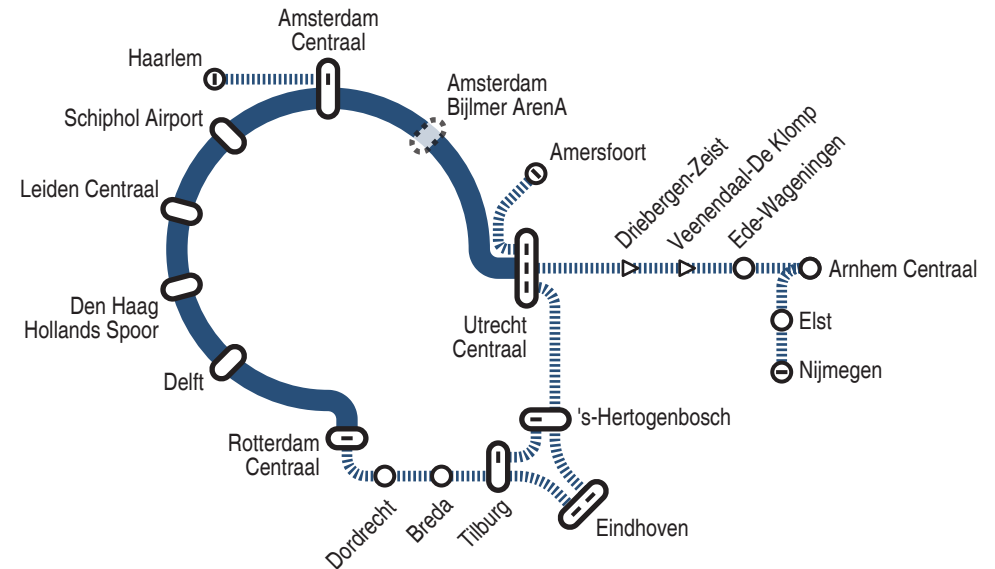

Nachtnet train services by Nederlandse Spoorwegen 2019

Nachtnet services are InterCity services that run from around 00:00 till around 05:00. Many ordinary trains also run till sometime after 00:00, or even 01:00, but these are not shown here. Many ordinary train services have assisted boarding service till very late, but the *Nachtnet* train services do not have assisted boarding service. See also www.ns.nl/en/travel-information/special-routes/night-trains.html
Caution !!! : 'Saturday' is the early hours continuing from Friday night, and so on.
 See maps of other train services in Benelux at hilario.bambooradical.com/benelux/
 Not to scale, accuracy is not guaranteed. Always check with train service operators for latest information.
 No reproduction without written permission. © Hilário de Sousa 09-12-2018 v 19.0.9.2

Saturday, Sunday, Monday, Tuesday

Wednesday

Thursday, Friday