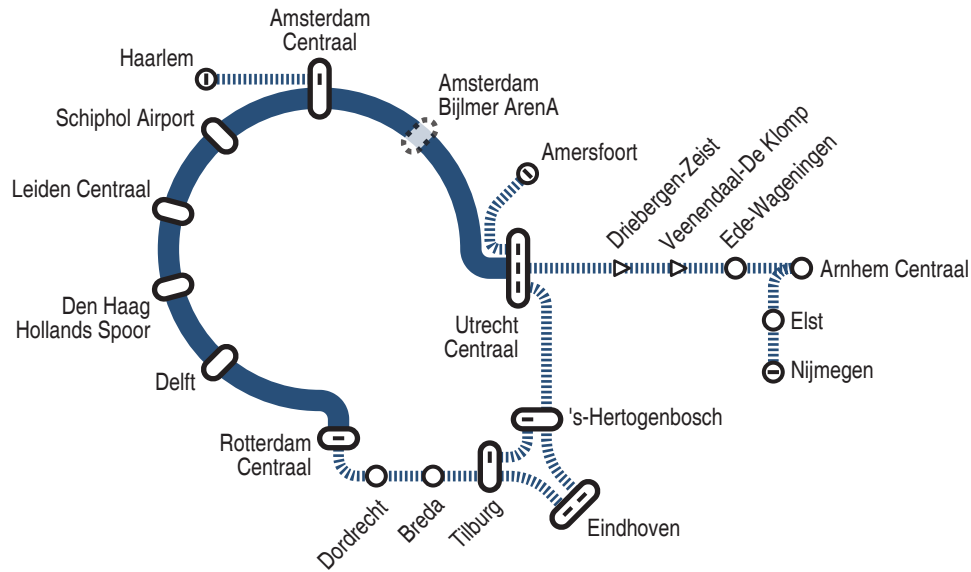

# Nachtnet train services by Nederlandse Spoorwegen 2018

Saturday, Sunday, Monday, Tuesday

- hourly service
- replacement bus
- 1 or 2 services per direction on Saturday and Sunday
- station
- terminus
- trains stop here only when travelling in one direction →
- only the first *Nachtnet* service in each direction stops here

*Nachtnet* services are InterCity services that run from around 00:00 till around 05:00. Many ordinary trains also run till sometime after 00:00, or even 01:00, but these are not shown here. Many ordinary train services have assisted boarding service till very late, but the *Nachtnet* train services do not have assisted boarding service. See also [www.ns.nl/en/travel-information/special-routes/night-trains.html](http://www.ns.nl/en/travel-information/special-routes/night-trains.html)  
**Caution !!!** : 'Saturday' is the early hours continuing from Friday night, and so on.  
 See maps of other train services in Benelux at [hilario.bambooradical.com/benelux/](http://hilario.bambooradical.com/benelux/)  
 Not to scale, accuracy is not guaranteed. Always check with train service operators for latest information.  
 No reproduction without written permission. © Hilário de Sousa 16-06-2018

Wednesday

Thursday, Friday